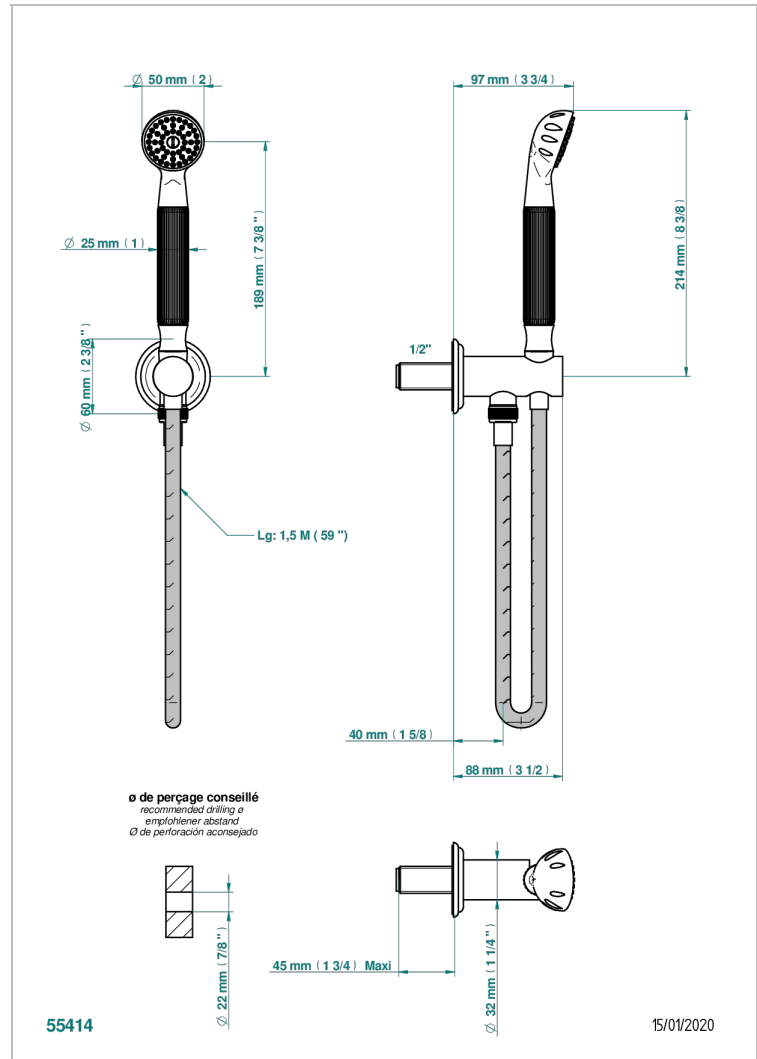

AMBOISE BLACK ONYX

A1M-54

Wall mounted stylised handshower, hose and elbow with rest

THG[®]
PARIS

CHARACTERISTIC

- Amboise Black Onyx
- Wall mounted stylised handshower, hose and elbow with rest

TECHNICAL SPECS

- Recommandé : 3 bars (max. 5 bars) - Advised : 43,5 psi (max. 72 psi)
- 9,5 l/min à 3 bars (2.5 gpm at 43.5 psi)

AVAILABLE FINITIONS

Antique nickel - H28
Black ceram - D30
Blush PVD - H62
Brass color PVD - H49
Brown bronze color PVD - F33
Gold color PVD - H52