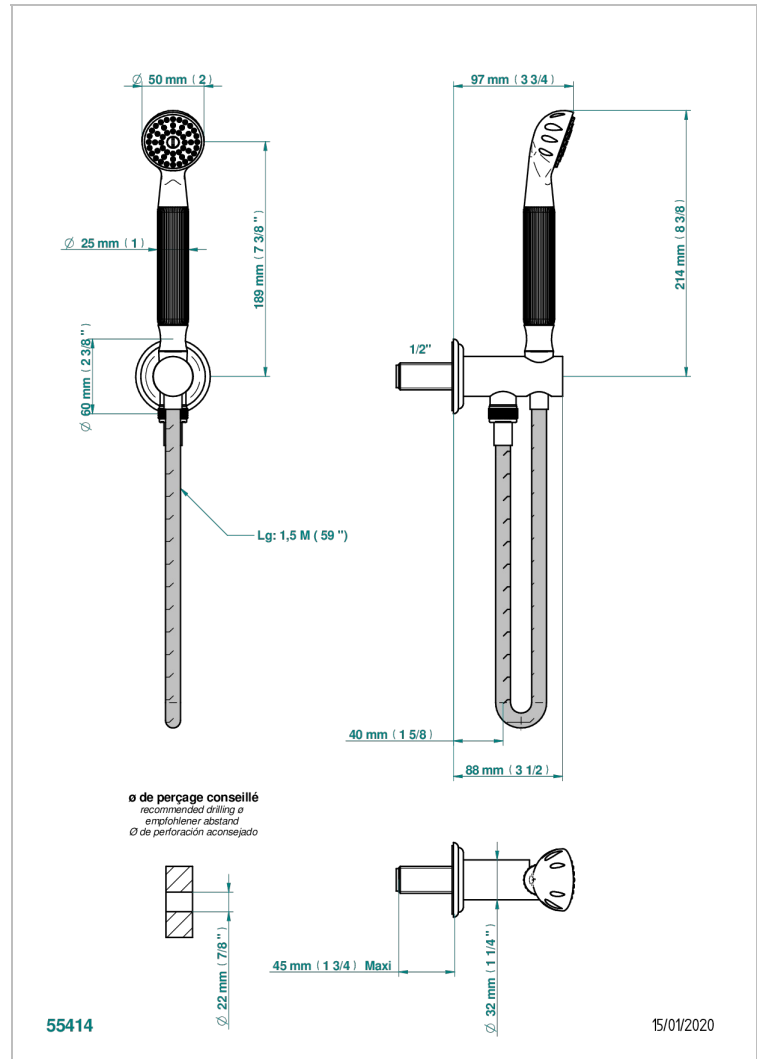

AMBOISE RED JASPER

A1L-54

Wall mounted stylised handshower, hose and elbow with rest

THG[®]
PARIS

CHARACTERISTIC

- Amboise Red Jasper
- Wall mounted stylised handshower, hose and elbow with rest

TECHNICAL SPECS

- Recommandé : 3 bars (max. 5 bars) - Advised : 43,5 psi (max. 72 psi)
- 9,5 l/min à 3 bars (2.5 gpm at 43.5 psi)

AVAILABLE FINITIONS

Antique nickel - H28
Black ceram - D30
Blush PVD - H62
Brass color PVD - H49
Brown bronze color PVD - F33
Gold color PVD - H52