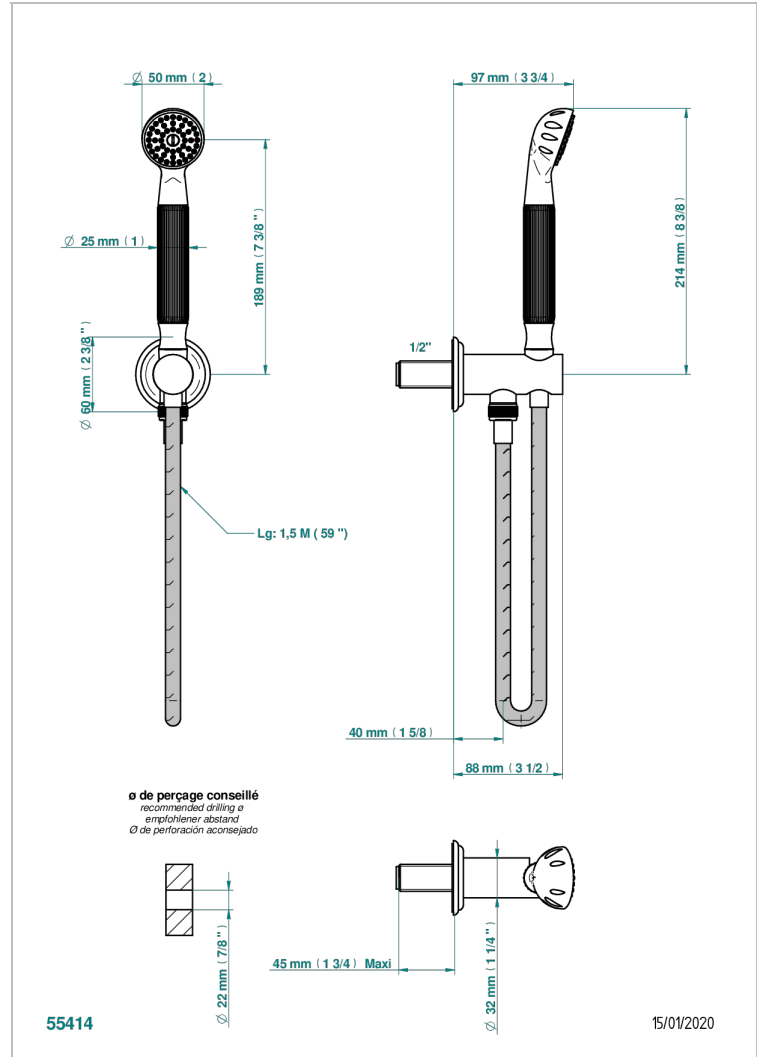

# AMBOISE RED JASPER

A1L-54

Wall mounted stylised handshower, hose and elbow with rest

THG<sup>®</sup>  
PARIS

## CHARACTERISTIC

- Amboise Red Jasper
- Wall mounted stylised handshower, hose and elbow with rest

## AVAILABLE FINITIONS

Antique nickel - H28  
 Black ceram - D30  
 Blush PVD - H62  
 Brass color PVD - H49  
 Brown bronze color PVD - F33  
 Gold color PVD - H52

Graphite PVD - H64  
 Matt Umber PVD - H67  
 Matt blush PVD - H60  
 Matt brass color PVD - H50  
 Matt brown bronze color PVD - F34  
 Matt chrome - C02