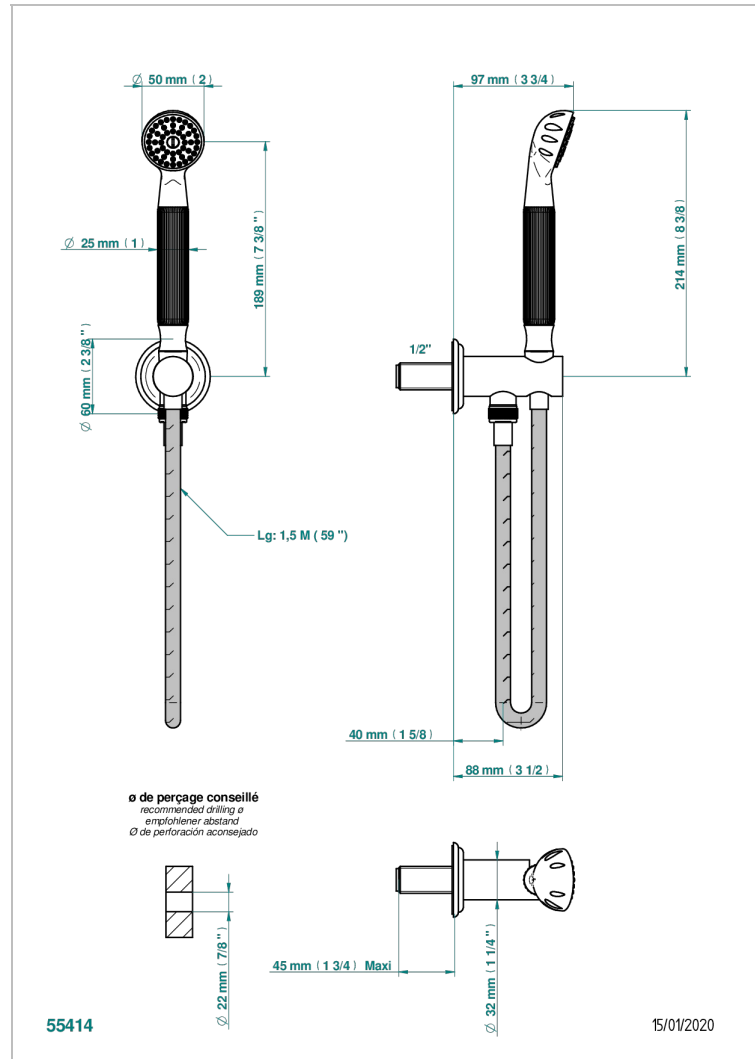

# AMBOISE LAPIS LAZULI

A1K-54

Wall mounted stylised handshower, hose and elbow with rest

THG<sup>®</sup>  
PARIS

## CHARACTERISTIC

- Amboise Lapis Lazuli
- Wall mounted stylised handshower, hose and elbow with rest

## AVAILABLE FINITIONS

Antique nickel - H28  
Black ceram - D30  
Blush PVD - H62  
Brass color PVD - H49  
Brown bronze color PVD - F33  
Gold color PVD - H52

Graphite PVD - H64  
Matt Umber PVD - H67  
Matt blush PVD - H60  
Matt brass color PVD - H50  
Matt brown bronze color PVD - F34  
Matt chrome - C02