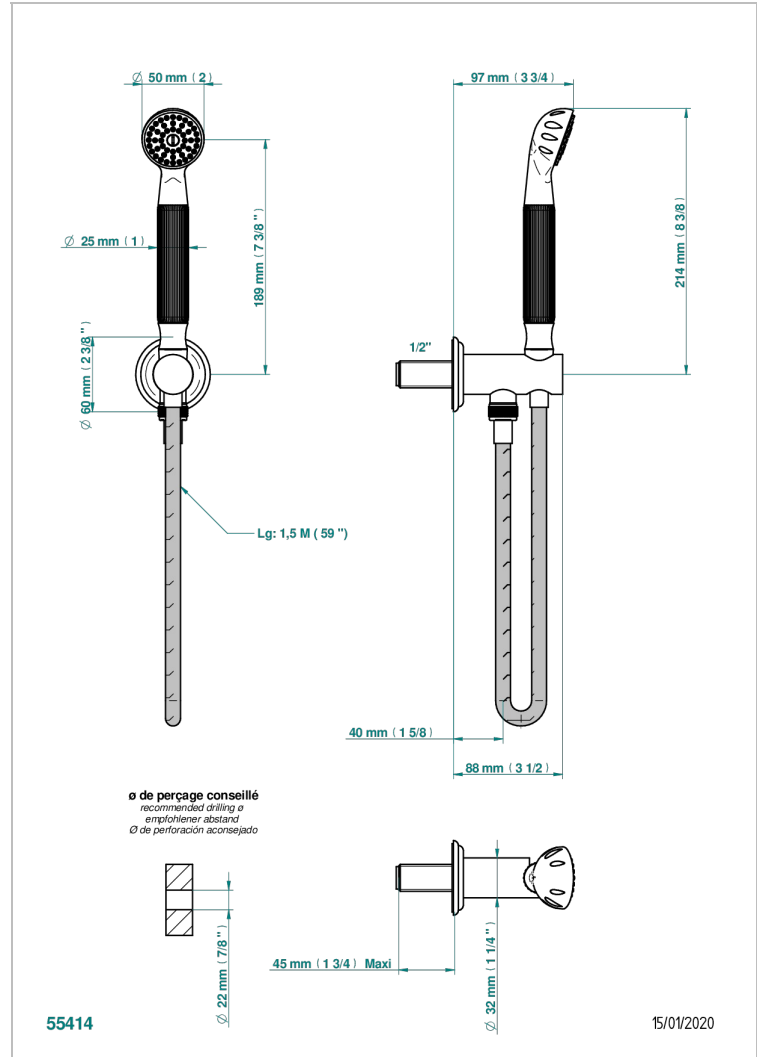

AMBOISE LAPIS LAZULI

A1K-54

Wall mounted stylised handshower, hose and elbow with rest

THG[®]
PARIS

CHARACTERISTIC

- Amboise Lapis Lazuli
- Wall mounted stylised handshower, hose and elbow with rest

TECHNICAL SPECS

- Recommandé : 3 bars (max. 5 bars) - Advised : 43,5 psi (max. 72 psi)
- 9,5 l/min à 3 bars (2.5 gpm at 43.5 psi)

AVAILABLE FINITIONS

Antique nickel - H28
Black ceram - D30
Blush PVD - H62
Brass color PVD - H49
Brown bronze color PVD - F33
Gold color PVD - H52