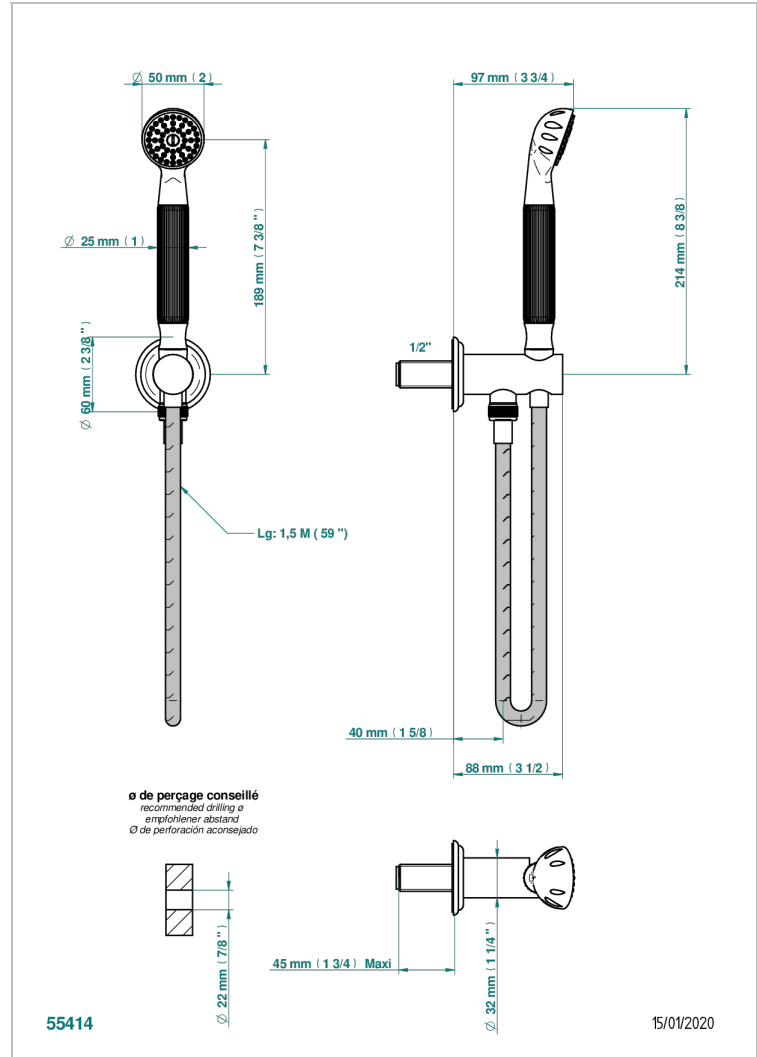

AMBOISE MALACHITE

A1J-54

Wall mounted stylised handshower, hose and elbow with rest

THG[®]
PARIS

CHARACTERISTIC

- Amboise Malachite
- Wall mounted stylised handshower, hose and elbow with rest

TECHNICAL SPECS

- Recommandé : 3 bars (max. 5 bars) - Advised : 43,5 psi (max. 72 psi)
- 9,5 l/min à 3 bars (2.5 gpm at 43.5 psi)

AVAILABLE FINITIONS

Antique nickel - H28
Black ceram - D30
Blush PVD - H62
Brass color PVD - H49
Brown bronze color PVD - F33
Gold color PVD - H52