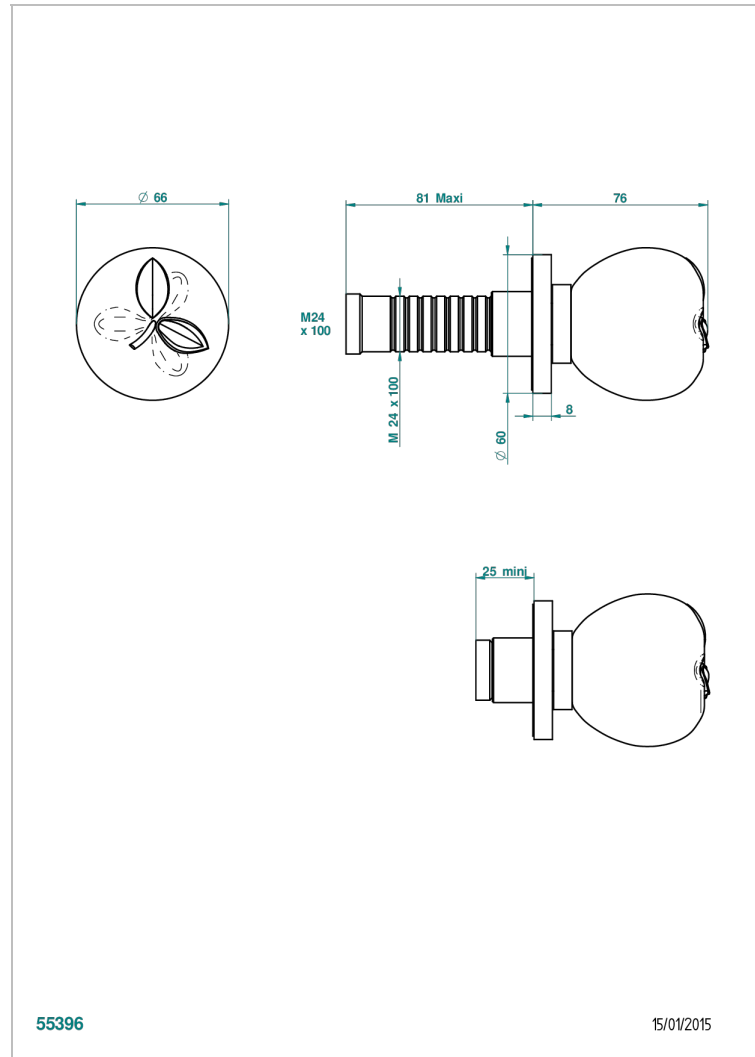

# POMME GOLD LUSTER CRYSTAL

A46-30B

Wall volume control 30 & 32 trim

THG<sup>®</sup>  
PARIS

55396

15/01/2015

## CHARACTERISTIC

- Pomme Gold luster crystal
- Wall volume control 30 & 32 trim

## RELATED SKU'S

- Ref. G00-32CUSA 3/4" Volume control wall valve with ceramic cartridge
- Ref. G00-32HUSA 3/4" Volume control wall valve with ceramic cartridge counterclockwise
- Ref. G00-30CUSA 1/2" volume control wall valve with ceramic cartridge
- Ref. G00-30HUSA 1/2" Volume control wall valve with ceramic cartridge counterclockwise