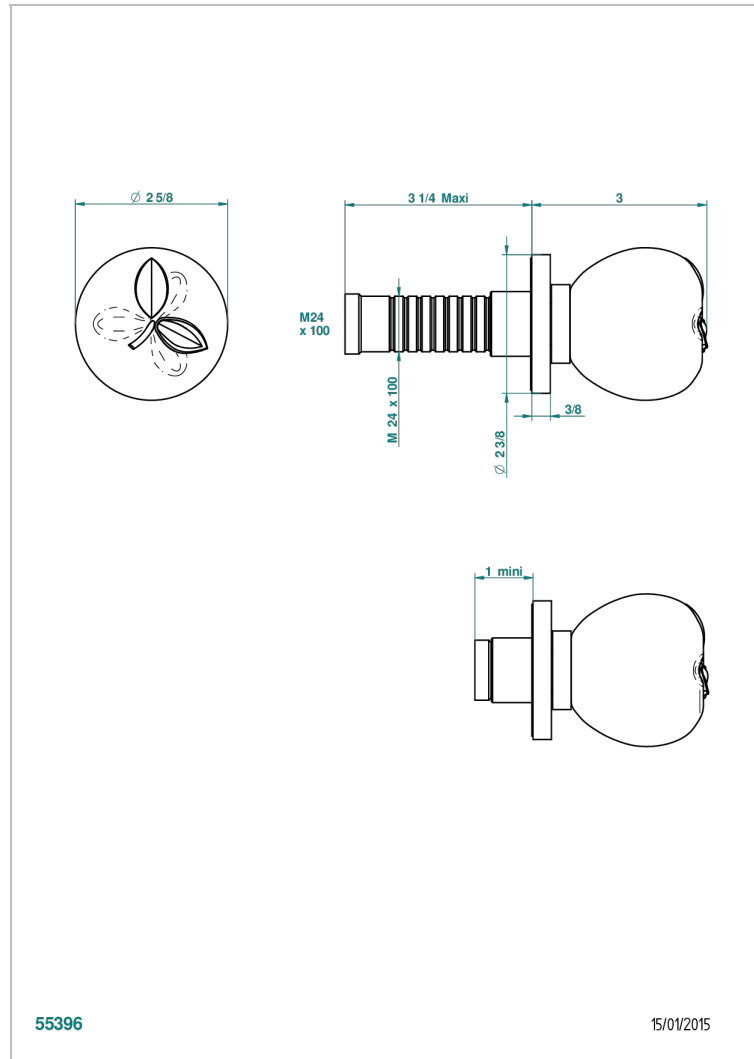

POMME GOLD LUSTER CRYSTAL

A46-30B

Wall volume control 30 & 32 trim

THG[®]
PARIS

55396

15/01/2015

CHARACTERISTIC

- Pomme Gold luster crystal
- Wall volume control 30 & 32 trim

RELATED SKU'S

- Ref. G00-32CUSA 3/4" Volume control wall valve with ceramic cartridge
- Ref. G00-32HUSA 3/4" Volume control wall valve with ceramic cartridge counterclockwise
- Ref. G00-30CUSA 1/2" volume control wall valve with ceramic cartridge
- Ref. G00-30HUSA 1/2" Volume control wall valve with ceramic cartridge counterclockwise