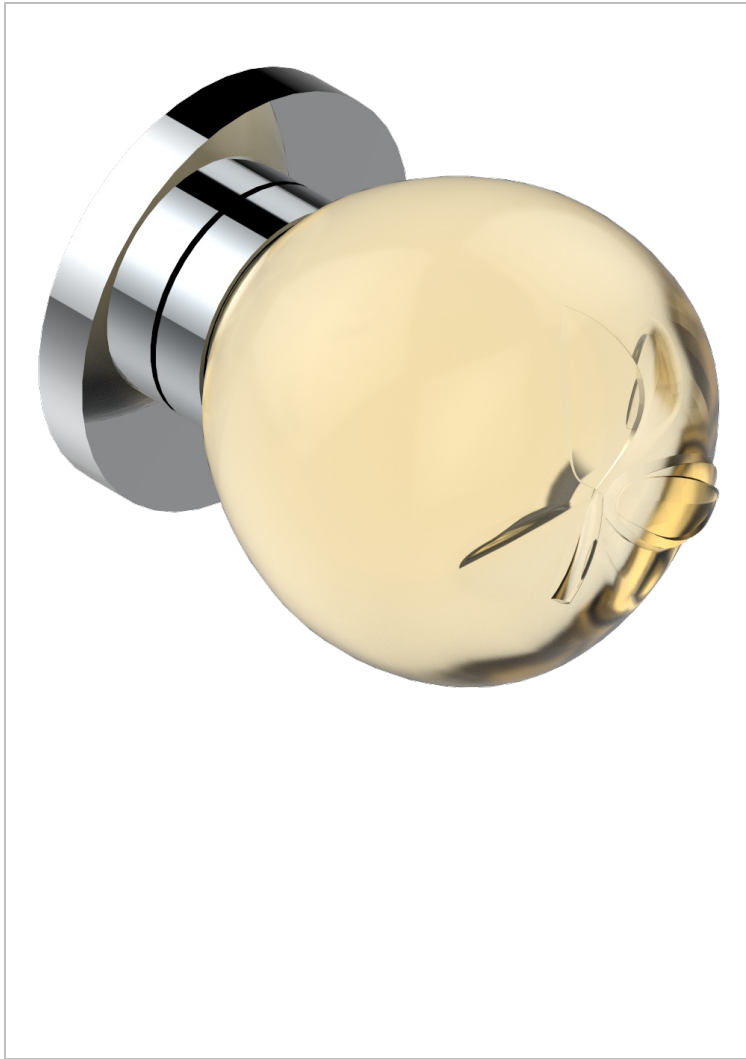

# POMME GOLD LUSTER CRYSTAL

A46-30B

Trim only for wall valve 1/2" ref.30/CA & 30/HA and 3/4" ref.32/CA & 32/HA and diverter ref.50/4VMA

THG<sup>®</sup>  
PARIS

55396

15/01/2015

## CHARACTERISTIC

- Pomme Gold luster crystal
- Trim only for wall valve 1/2" ref.30/CA & 30/HA and 3/4" ref.32/CA & 32/HA and diverter ref.50/4VMA

## RELATED SKU'S

- Ref. G00-30/CA Wall mounted 1/2" valve body with ceramic head, 1/4 turn left - no trim
- Ref. G00-30/HA Wall mounted 1/2" valve body with ceramic head, 1/4 turn right
- Ref. G00-32/CA Wall mounted 3/4" valve with ceramic head, 1/4 turn left - no trim
- Ref. G00-32/HA Wall mounted 3/4" valve body with ceramic head, 1/4 turn right - no trim

## AVAILABLE FINITIONS

Antique nickel - H28  
Black ceram - D30  
Blush PVD - H62  
Brass color PVD - H49  
Brown bronze color PVD - F33  
Gold color PVD - H52

Graphite PVD - H64  
Lacquered light bronze - D01  
Matt Umber PVD - H67  
Matt blush PVD - H60  
Matt brass color PVD - H50  
Matt brown bronze color PVD - F34