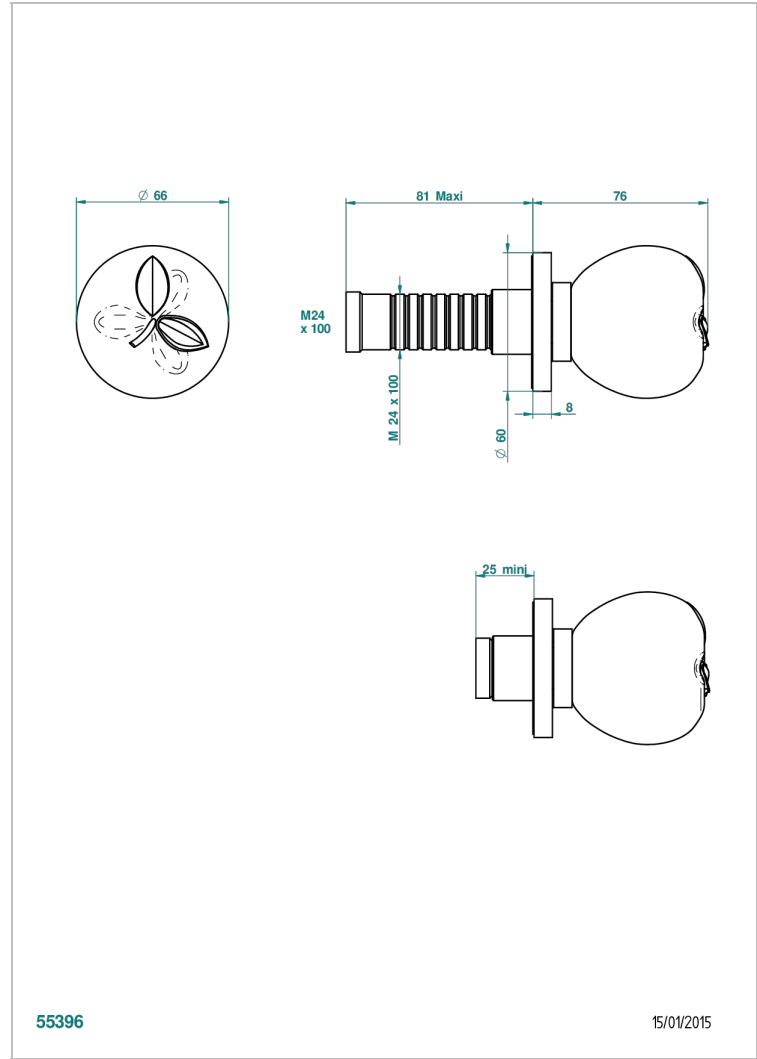

# POMME GOLD LUSTER CRYSTAL

A46-30B

Trim only for wall valve 1/2" ref.30/CA & 30/HA and 3/4" ref.32/CA & 32/HA and diverter ref.50/4VMA

THG<sup>®</sup>  
PARIS

55396

15/01/2015

## CHARACTERISTIC

- Pomme Gold luster crystal
- Trim only for wall valve 1/2" ref.30/CA & 30/HA and 3/4" ref.32/CA & 32/HA and diverter ref.50/4VMA

## RELATED SKU'S

- Ref. G00-30/CA Wall mounted 1/2" valve body with ceramic head, 1/4 turn left - no trim
- Ref. G00-30/HA Wall mounted 1/2" valve body with ceramic head, 1/4 turn right
- Ref. G00-32/CA Wall mounted 3/4" valve with ceramic head, 1/4 turn left - no trim
- Ref. G00-32/HA Wall mounted 3/4" valve body with ceramic head, 1/4 turn right - no trim