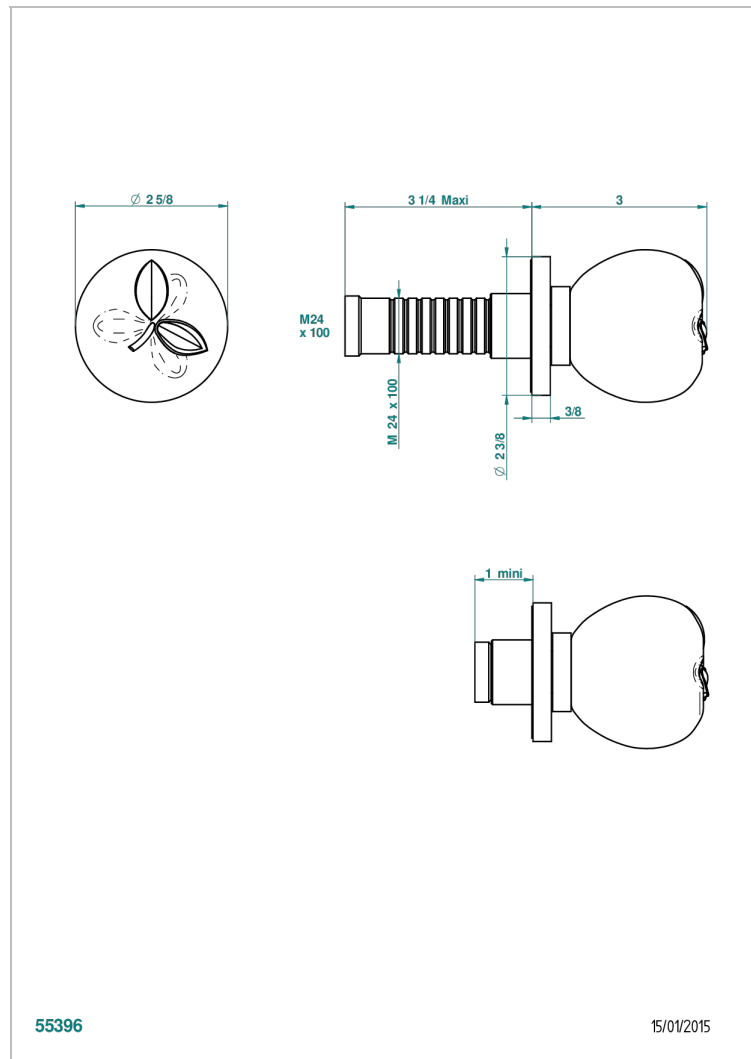

POMME GOLD LUSTER CRYSTAL

A46-30B

Trim only for wall valve 1/2" ref.30/CA & 30/HA and 3/4" ref.32/CA & 32/HA and diverter ref.50/4VMA

55396

15/01/2015

CHARACTERISTIC

- Pomme Gold luster crystal
- Trim only for wall valve 1/2" ref.30/CA & 30/HA and 3/4" ref.32/CA & 32/HA and diverter ref.50/4VMA

RELATED SKU'S

- Ref. G00-30/CA Wall mounted 1/2" valve body with ceramic head, 1/4 turn left - no trim
- Ref. G00-30/HA Wall mounted 1/2" valve body with ceramic head, 1/4 turn right
- Ref. G00-32/CA Wall mounted 3/4" valve with ceramic head, 1/4 turn left - no trim
- Ref. G00-32/HA Wall mounted 3/4" valve body with ceramic head, 1/4 turn right - no trim

AVAILABLE FINITIONS

Antique nickel - H28
Black ceram - D30
Blush PVD - H62
Brass color PVD - H49
Brown bronze color PVD - F33
Gold color PVD - H52

Graphite PVD - H64
Lacquered light bronze - D01
Matt Umber PVD - H67
Matt blush PVD - H60
Matt brass color PVD - H50
Matt brown bronze color PVD - F34