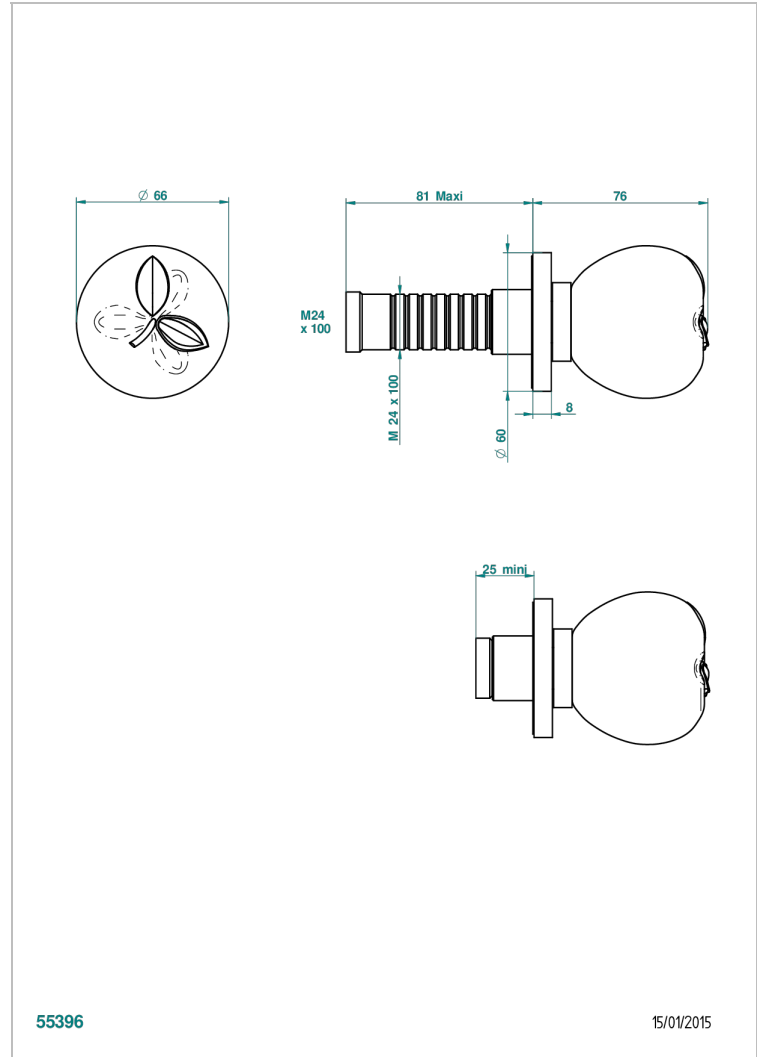

POMME GOLD LUSTER CRYSTAL

A46-30B

Trim only for wall valve 1/2" ref.30/CA & 30/HA and 3/4" ref.32/CA & 32/HA and diverter ref.50/4VMA

THG[®]
PARIS

55396

15/01/2015

CHARACTERISTIC

- Pomme Gold luster crystal
- Trim only for wall valve 1/2" ref.30/CA & 30/HA and 3/4" ref.32/CA & 32/HA and diverter ref.50/4VMA

RELATED SKU'S

- Ref. G00-30/CA Wall mounted 1/2" valve body with ceramic head, 1/4 turn left - no trim
- Ref. G00-30/HA Wall mounted 1/2" valve body with ceramic head, 1/4 turn right
- Ref. G00-32/CA Wall mounted 3/4" valve with ceramic head, 1/4 turn left - no trim
- Ref. G00-32/HA Wall mounted 3/4" valve body with ceramic head, 1/4 turn right - no trim