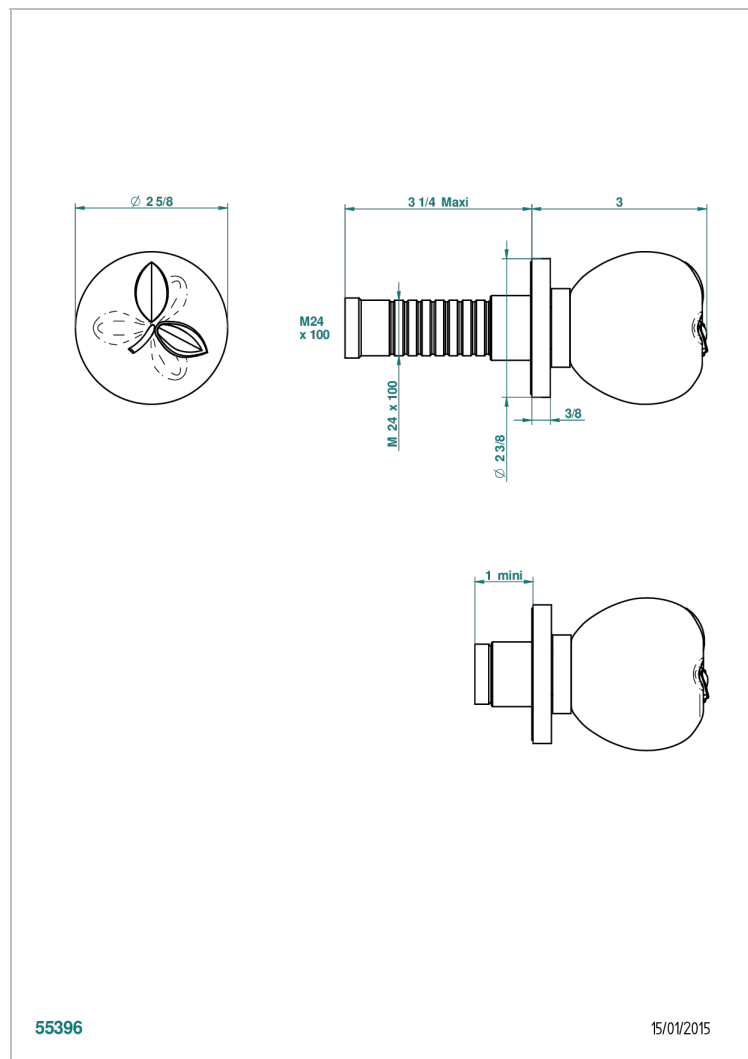

POMME GOLD LUSTER CRYSTAL

A46-30B

Trim only for wall valve 1/2" ref.30/CA & 30/HA and 3/4" ref.32/CA & 32/HA and diverter ref.50/4VMA

55396

15/01/2015

CHARACTERISTIC

- Pomme Gold luster crystal
- Trim only for wall valve 1/2" ref.30/CA & 30/HA and 3/4" ref.32/CA & 32/HA and diverter ref.50/4VMA

RELATED SKU'S

- Ref. G00-30/CA Wall mounted 1/2" valve body with ceramic head, 1/4 turn left - no trim
- Ref. G00-30/HA Wall mounted 1/2" valve body with ceramic head, 1/4 turn right
- Ref. G00-32/CA Wall mounted 3/4" valve with ceramic head, 1/4 turn left - no trim
- Ref. G00-32/HA Wall mounted 3/4" valve body with ceramic head, 1/4 turn right - no trim

AVAILABLE FINITIONS

Antique nickel - H28
Black ceram - D30
Blush PVD - H62
Brass color PVD - H49
Brown bronze color PVD - F33
Gold color PVD - H52

Graphite PVD - H64
Lacquered light bronze - D01
Matt Umber PVD - H67
Matt blush PVD - H60
Matt brass color PVD - H50
Matt brown bronze color PVD - F34