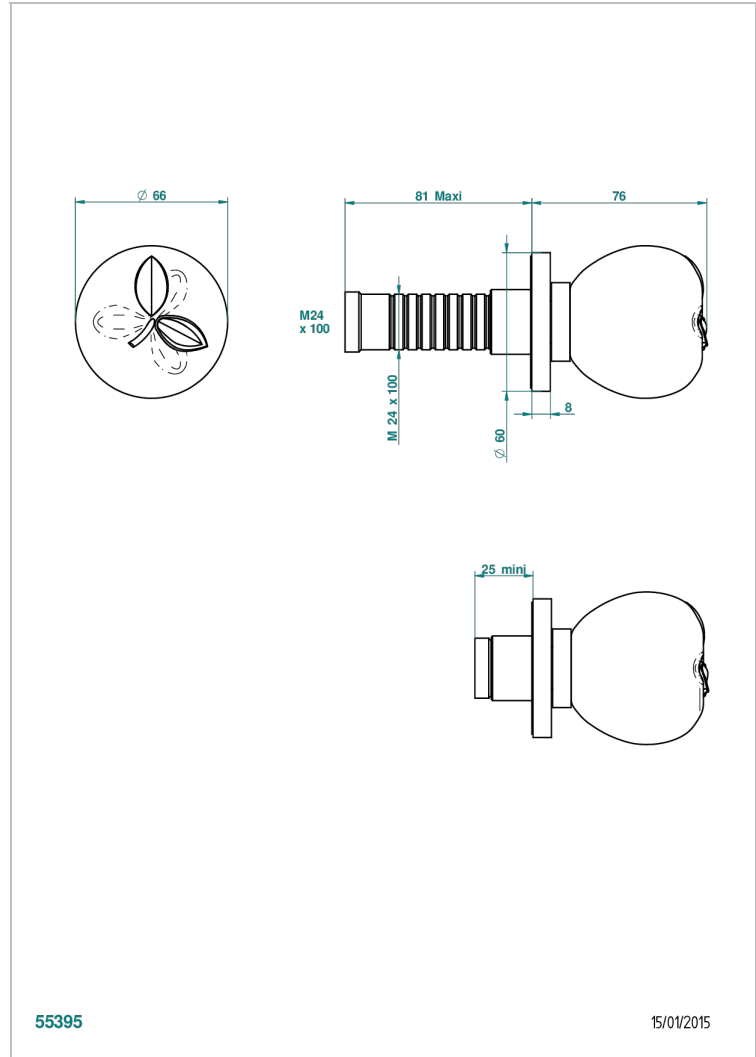

POMME CLEAR SATINY CRYSTAL

A42-30B

Wall volume control 30 & 32 trim

THG[®]
PARIS

CHARACTERISTIC

- Pomme Clear satiny crystal
- Wall volume control 30 & 32 trim

RELATED SKU'S

- Ref. G00-32CUSA 3/4" Volume control wall valve with ceramic cartridge
- Ref. G00-32HUSA 3/4" Volume control wall valve with ceramic cartridge counterclockwise
- Ref. G00-30CUSA 1/2" volume control wall valve with ceramic cartridge
- Ref. G00-30HUSA 1/2" Volume control wall valve with ceramic cartridge counterclockwise