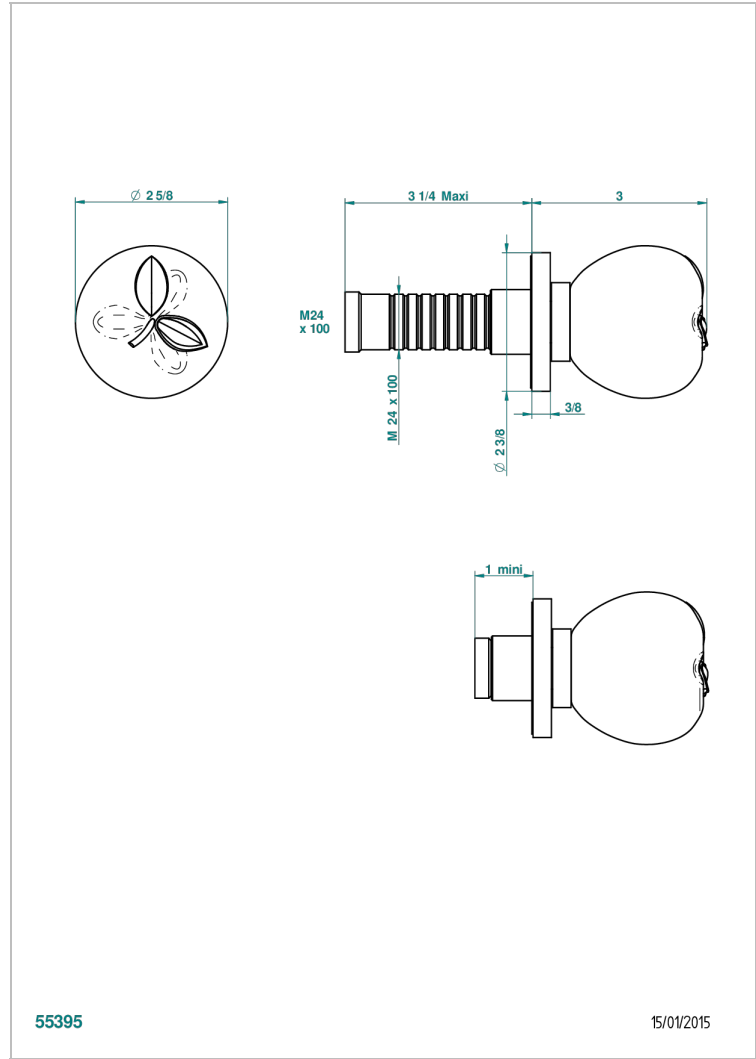

POMME CLEAR SATINY CRYSTAL

A42-30B

Wall volume control 30 & 32 trim

THG[®]
PARIS

55395

15/01/2015

CHARACTERISTIC

- Pomme Clear satiny crystal
- Wall volume control 30 & 32 trim

RELATED SKU'S

- Ref. G00-32CUSA 3/4" Volume control wall valve with ceramic cartridge
- Ref. G00-32HUSA 3/4" Volume control wall valve with ceramic cartridge counterclockwise
- Ref. G00-30CUSA 1/2" volume control wall valve with ceramic cartridge
- Ref. G00-30HUSA 1/2" Volume control wall valve with ceramic cartridge counterclockwise