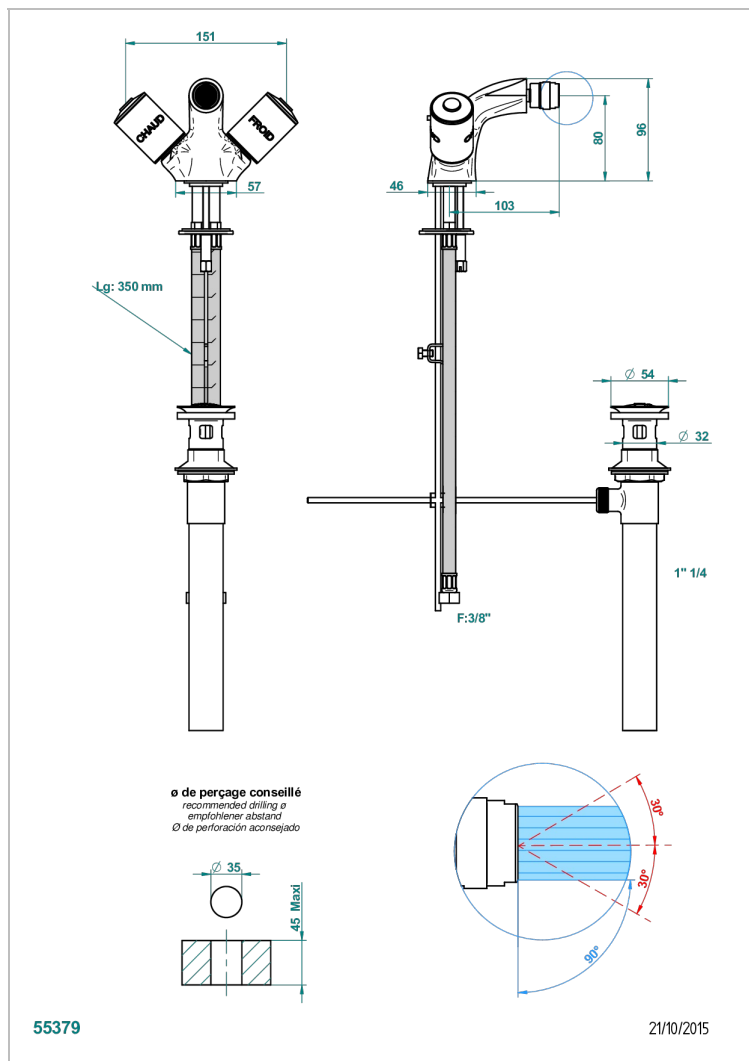

# FAUBOURG BLACK PORCELAIN

G2L-3202/US

Single hole bidet faucet with drain