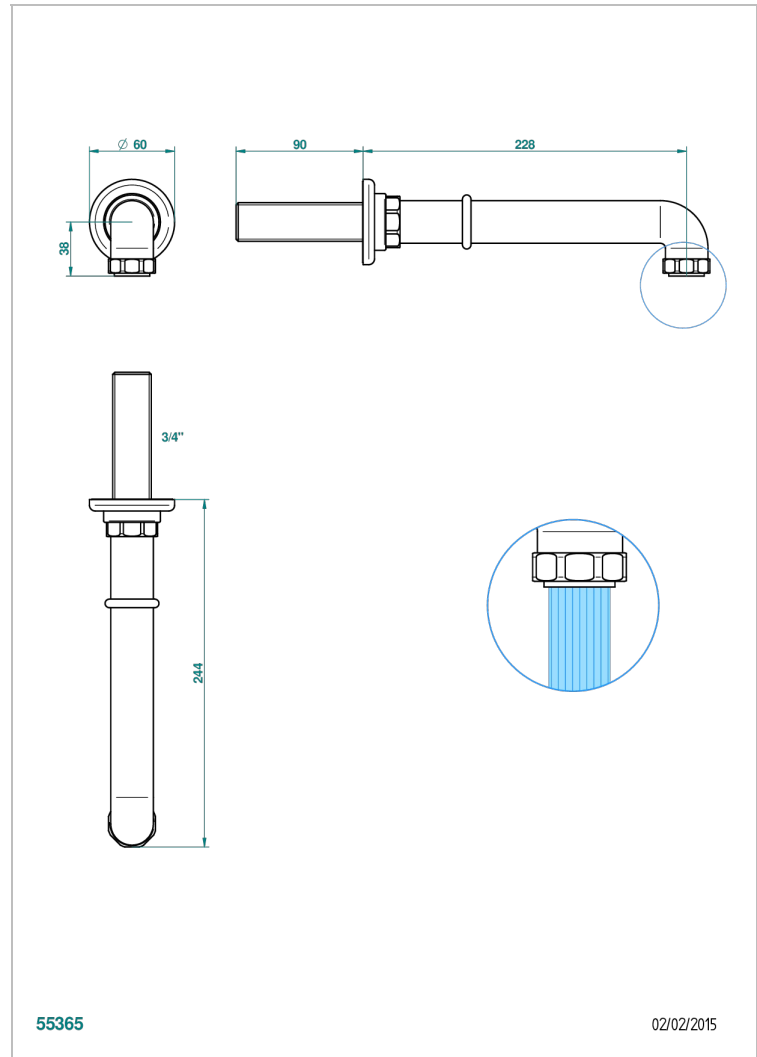

SAINT-GERMAIN WITH LEVER HANDLES

G7D-42SGB

Bath spout, wall mounted

THG[®]
PARIS

55365

02/02/2015

CHARACTERISTIC

- Saint-germain with lever handles
- Bath spout, wall mounted