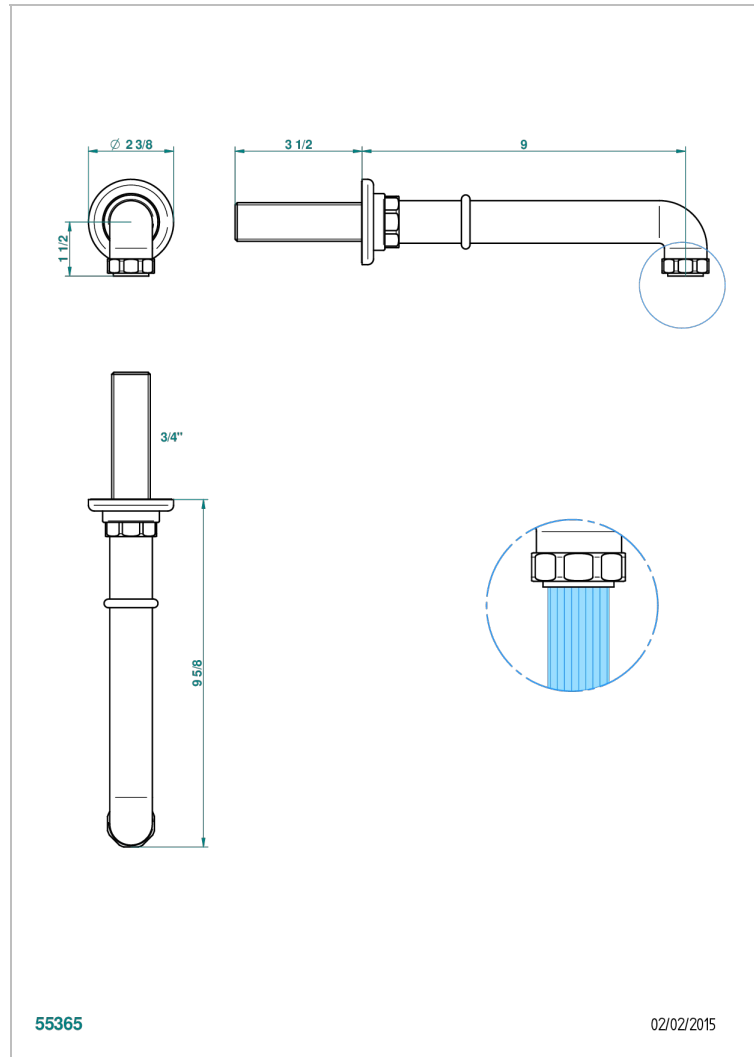

# SAINT-GERMAIN WITH LEVER HANDLES

G7D-42SGB

Bath spout, wall mounted

THG<sup>®</sup>  
PARIS

## CHARACTERISTIC

- Saint-germain with lever handles
- Bath spout, wall mounted