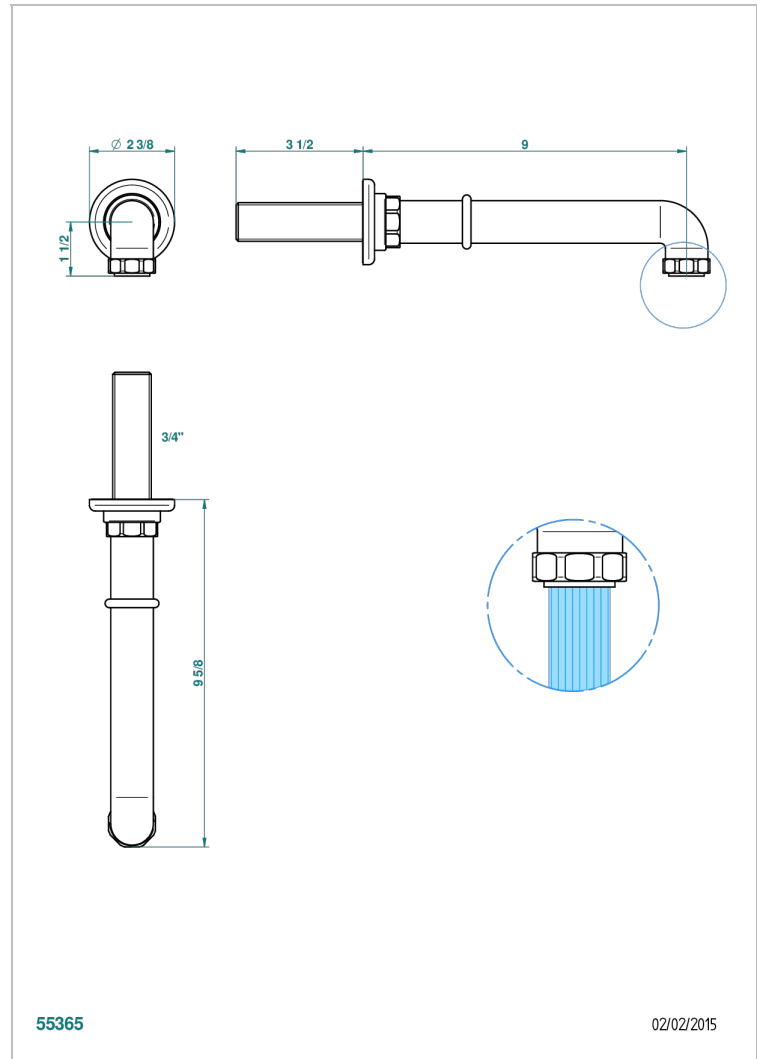

# SAINT-GERMAIN CON MANETAS

G7D-42SGB

Wall mounted bath spout, without T junction

THG<sup>®</sup>  
PARIS

## CARACTERÍSTICAS

- Saint-germain con manetas
- Wall mounted bath spout, without T junction