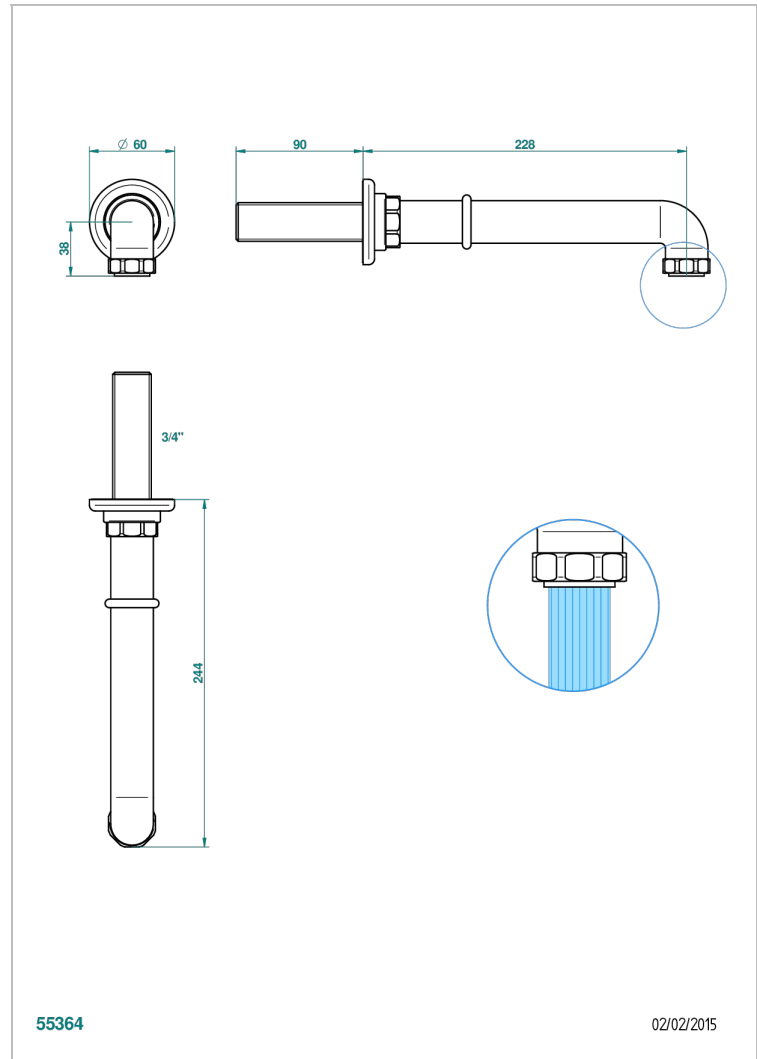

# SAINT-GERMAIN CON MANETAS

G7D-43SGB

Basin wall spout 3/4 no T junction

THG<sup>®</sup>  
PARIS

## CARACTERÍSTICAS

- Saint-germain con manetas
- Basin wall spout 3/4 no T junction