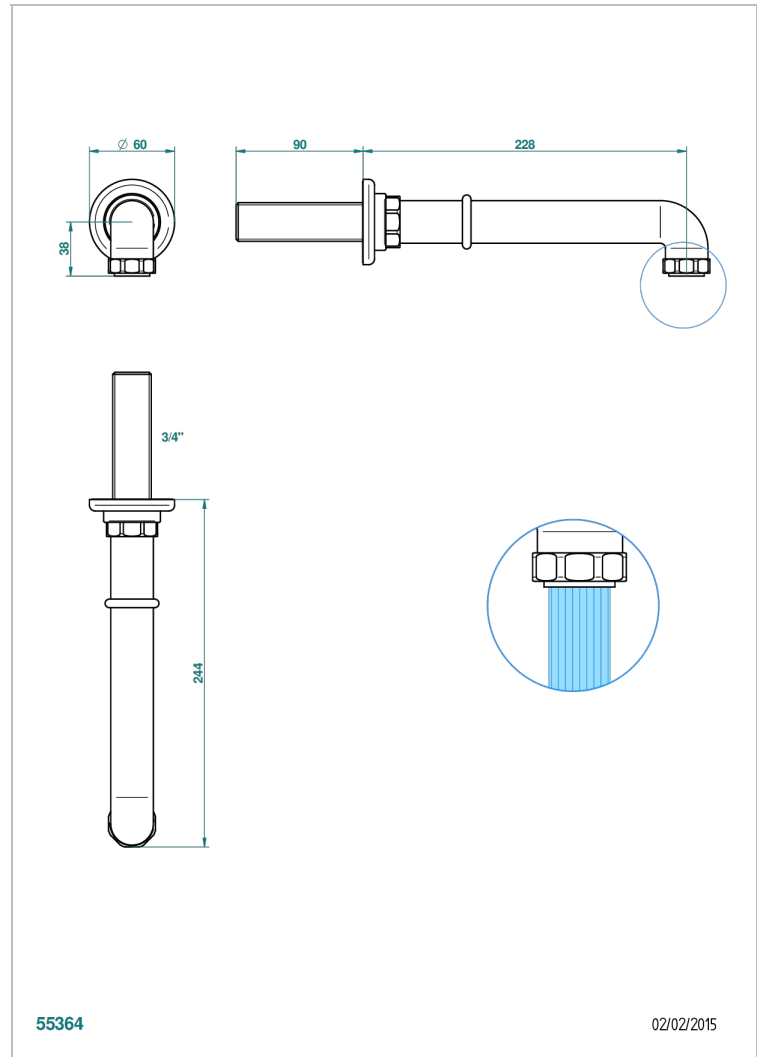

# SAINT-GERMAIN WITH LEVER

G7D-43SGB

Basin wall spout 3/4 no T junction

THG<sup>®</sup>  
PARIS

## CHARACTERISTIC

- Saint-germain with lever
- Basin wall spout 3/4 no T junction