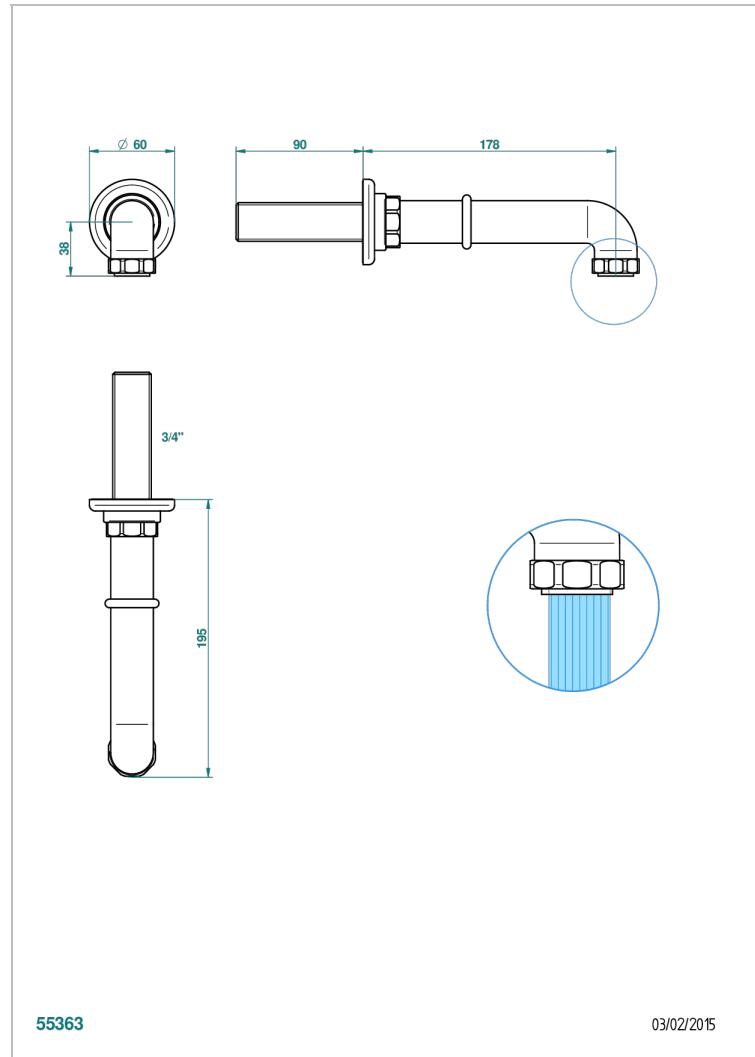

SAINT-GERMAIN WITH LEVER HANDLES

G7D-42GB

Bath spout, wall mounted

THG[®]
PARIS

CHARACTERISTIC

- Saint-germain with lever handles
- Bath spout, wall mounted

AVAILABLE FINITIONS

Black ceram - D30
Blush PVD - H62
Brass color PVD - H49
Brown bronze color PVD - F33
Chrome polished - A02
Chrome polished / gold polished - G02