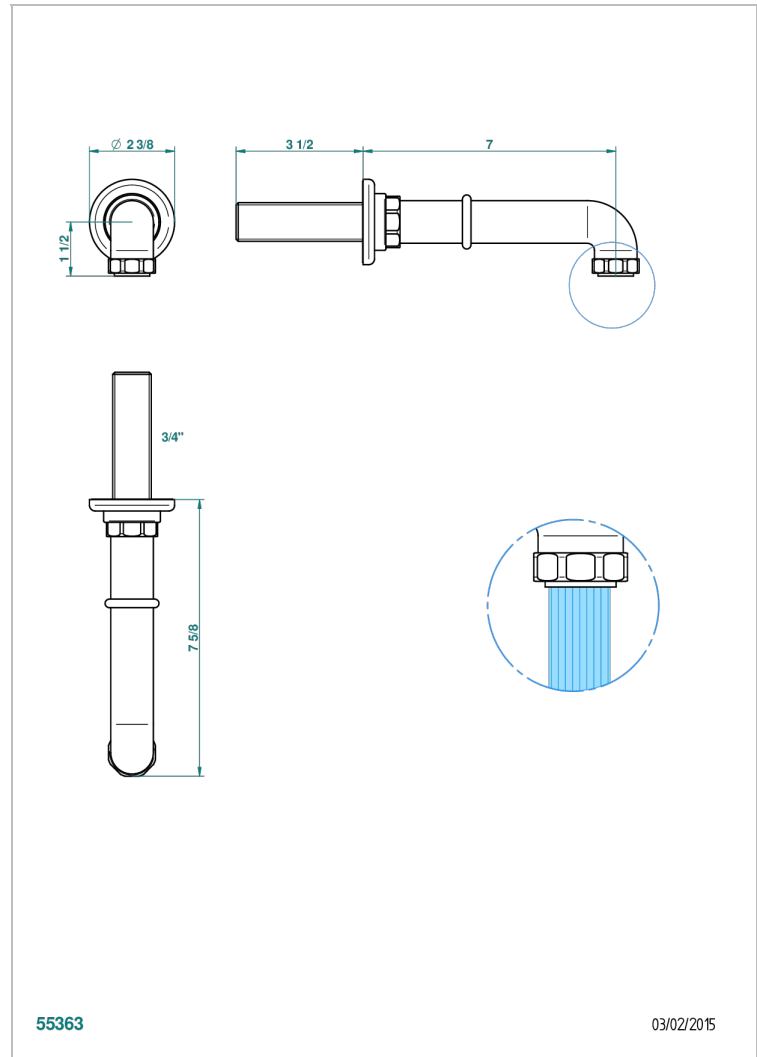

# SAINT-GERMAIN CON MANETAS

G7D-42GB

Wall mounted bath spout, without T junction

THG<sup>®</sup>  
PARIS

## CARACTERÍSTICAS

- Saint-germain con manetas
- Wall mounted bath spout, without T junction