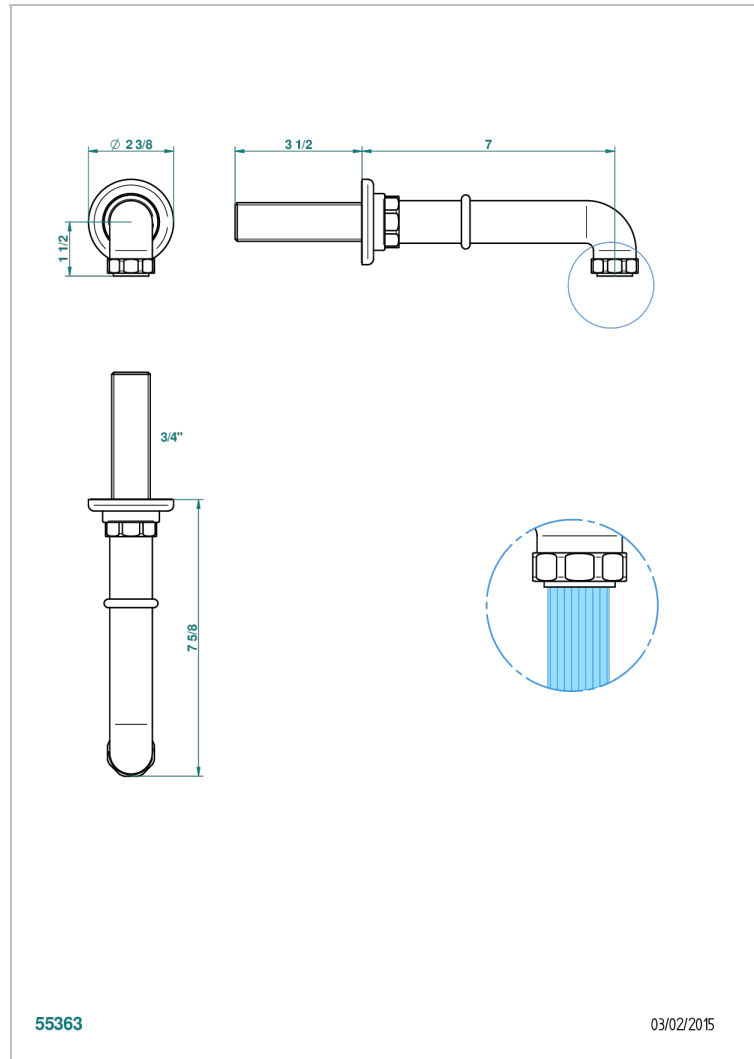

# SAINT-GERMAIN WITH LEVER HANDLES

G7D-42GB

Bath spout, wall mounted

THG<sup>®</sup>  
PARIS

## CHARACTERISTIC

- Saint-germain with lever handles
- Bath spout, wall mounted