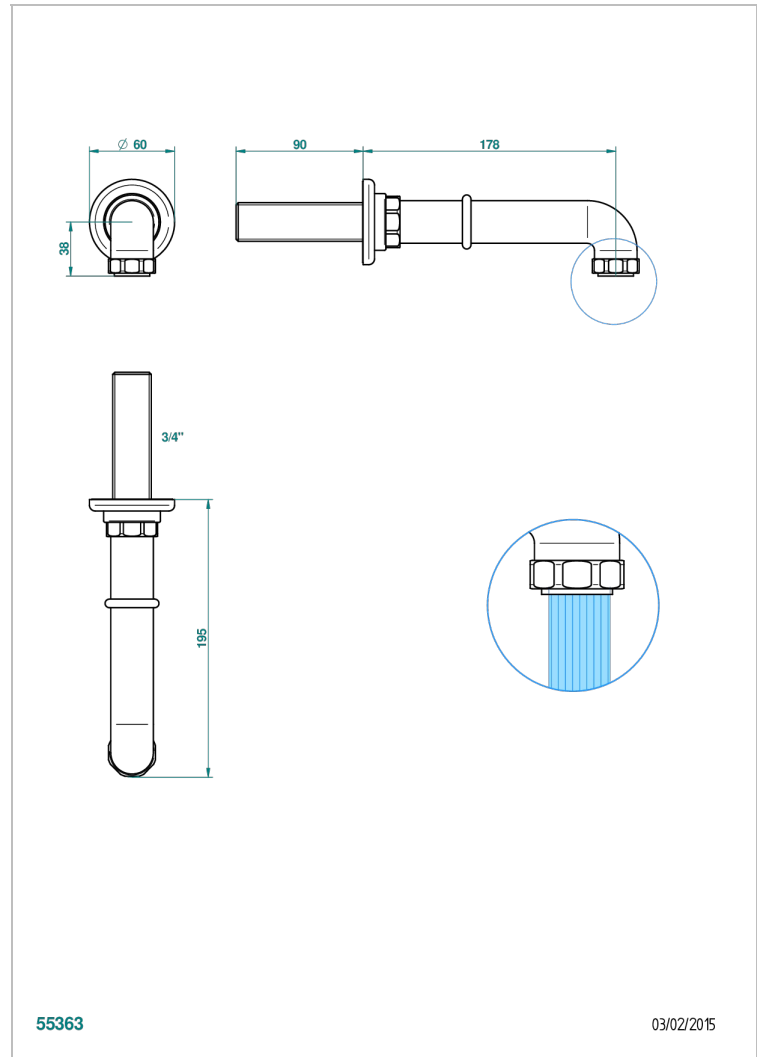

# SAINT-GERMAIN WITH LEVER

G7D-42GB

Wall mounted bath spout, without T junction

THG<sup>®</sup>  
PARIS

## CHARACTERISTIC

- Saint-germain with lever
- Wall mounted bath spout, without T junction