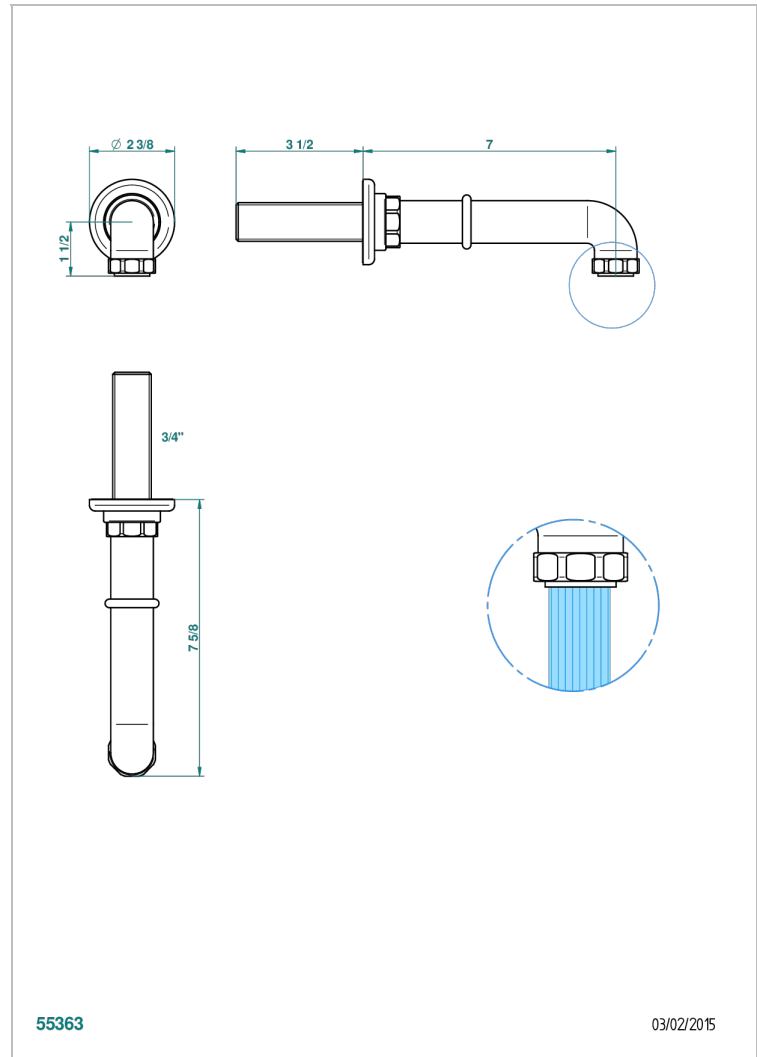

SAINT-GERMAIN WITH LEVER

G7D-42GB

Wall mounted bath spout, without T junction

THG[®]
PARIS

CHARACTERISTIC

- Saint-germain with lever
- Wall mounted bath spout, without T junction

AVAILABLE FINITIONS

Antique nickel - H28
Black ceram - D30
Blush PVD - H62
Brass color PVD - H49
Brown bronze color PVD - F33
Gold color PVD - H52