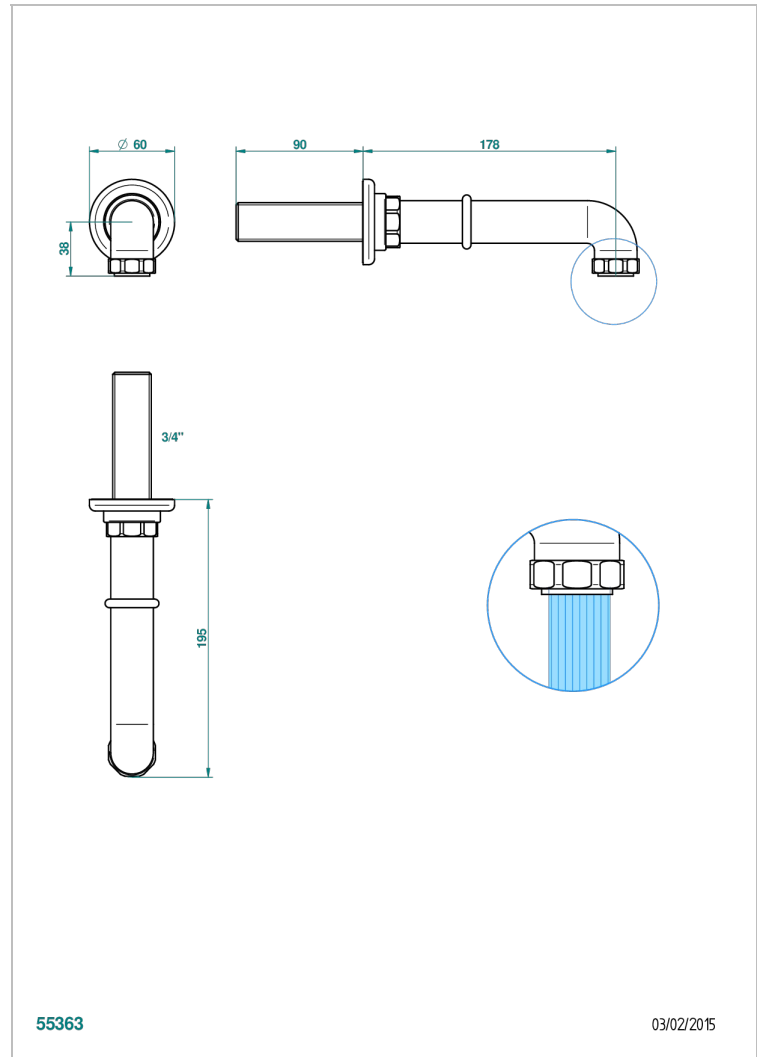

# SAINT-GERMAIN

G7C-42GB

Bath spout, wall mounted

THG<sup>®</sup>  
PARIS

## CHARACTERISTIC

- Saint-germain
- Bath spout, wall mounted