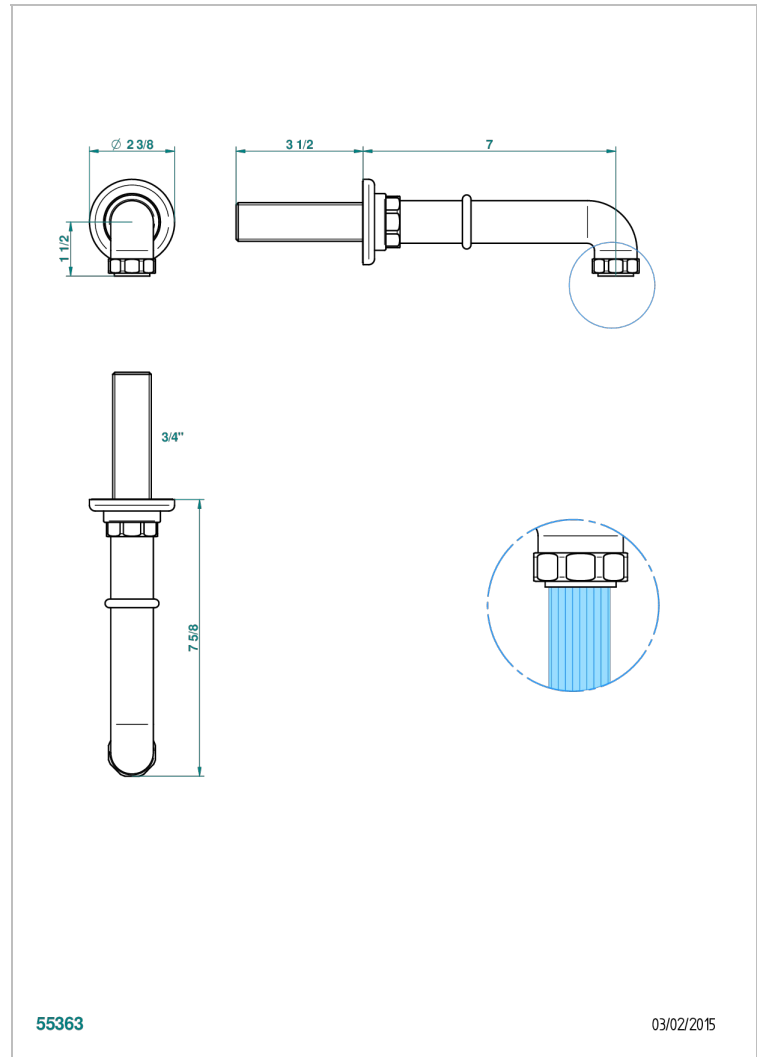

SAINT-GERMAIN

G7C-42GB

Bath spout, wall mounted

THG[®]
PARIS

CHARACTERISTIC

- Saint-germain
- Bath spout, wall mounted

AVAILABLE FINITIONS

Black ceram - D30
Blush PVD - H62
Brass color PVD - H49
Brown bronze color PVD - F33
Chrome polished - A02
Chrome polished / gold polished - G02