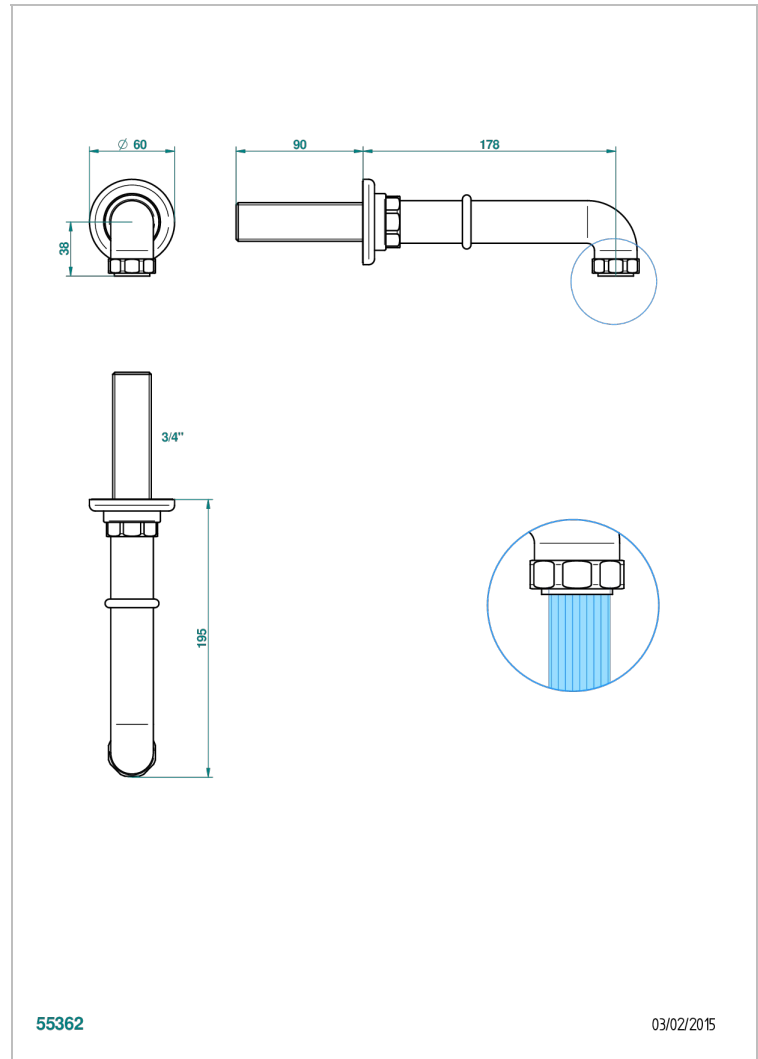

# SAINT-GERMAIN CON MANETAS

G7D-43GB

Basin wall spout 3/4 no T junction

THG<sup>®</sup>  
PARIS

## CARACTERÍSTICAS

- Saint-germain con manetas
- Basin wall spout 3/4 no T junction