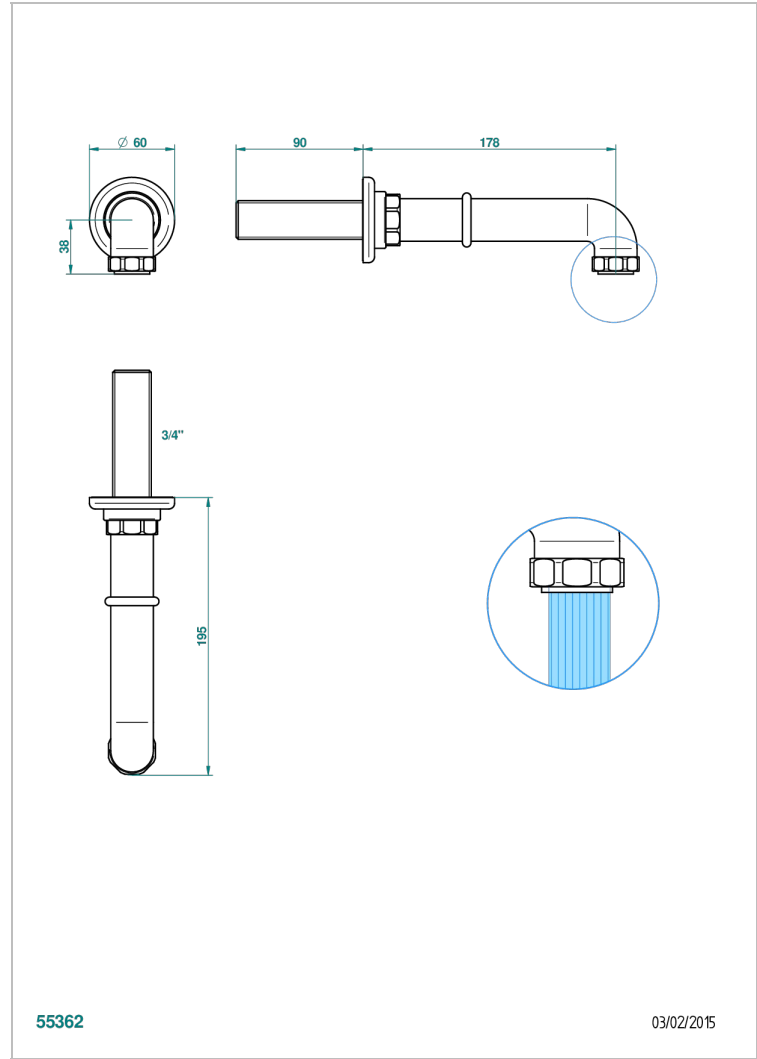

# SAINT-GERMAIN WITH LEVER

G7D-43GB

Basin wall spout 3/4 no T junction

THG<sup>®</sup>  
PARIS

55362

03/02/2015

## CHARACTERISTIC

- Saint-germain with lever
- Basin wall spout 3/4 no T junction