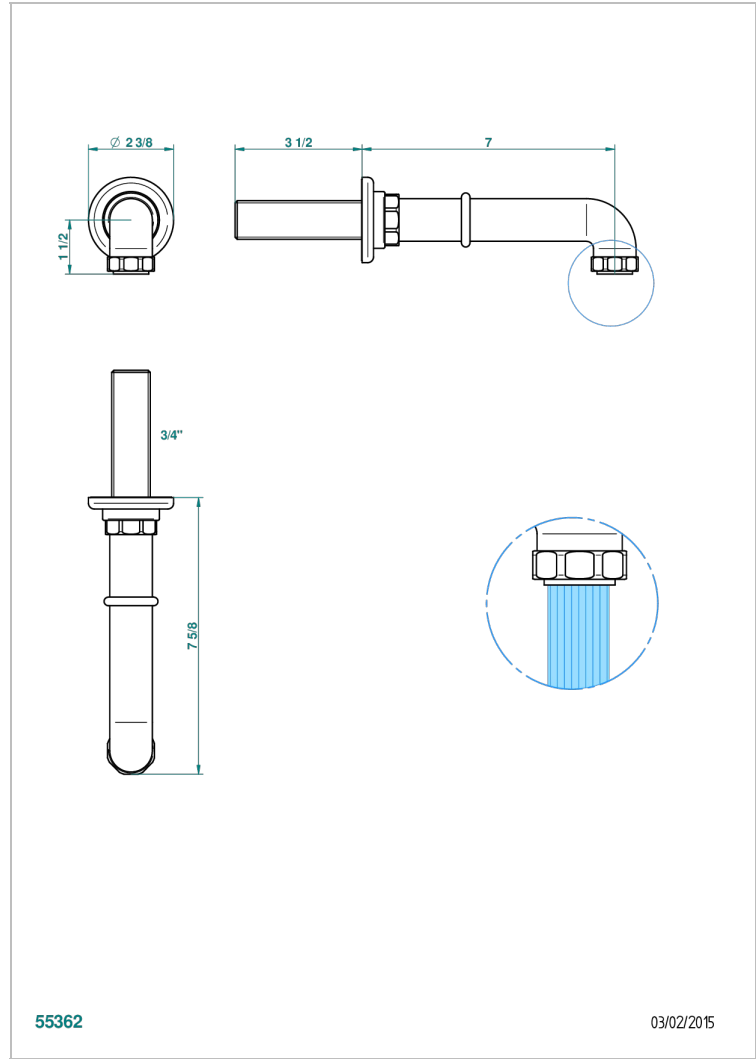

SAINT-GERMAIN WITH LEVER

G7D-43GB

Basin wall spout 3/4 no T junction

THG[®]
PARIS

CHARACTERISTIC

- Saint-germain with lever
- Basin wall spout 3/4 no T junction

TECHNICAL SPECS

- Recommandé : 3 bars (max. 5 bars) - Advised : 43,5 psi (max. 72 psi)
- 8,3 l/min à 3 bars (2.2 gpm at 43.5 psi)