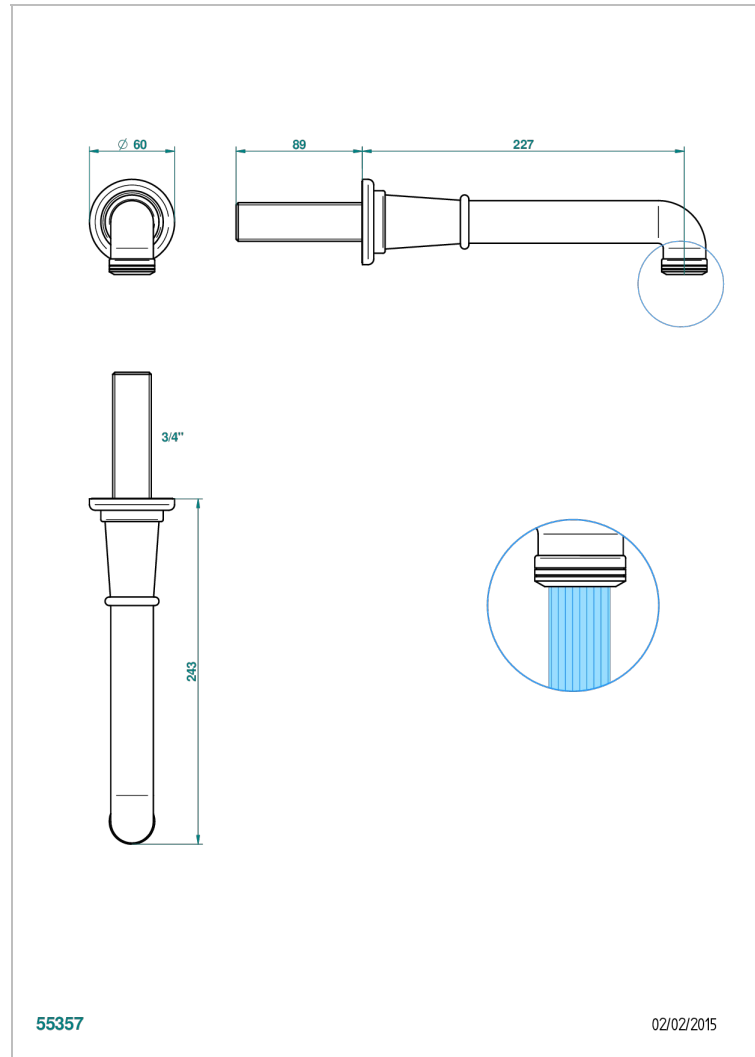

BEAUBOURG WITH LEVER HANDLES

G7B-42SGB

Bath spout, wall mounted

THG[®]
PARIS

CHARACTERISTIC

- Beaubourg with lever handles
- Bath spout, wall mounted

AVAILABLE FINITIONS

Black ceram - D30
Blush PVD - H62
Brass color PVD - H49
Brown bronze color PVD - F33
Chrome polished - A02
Chrome polished / gold polished - G02