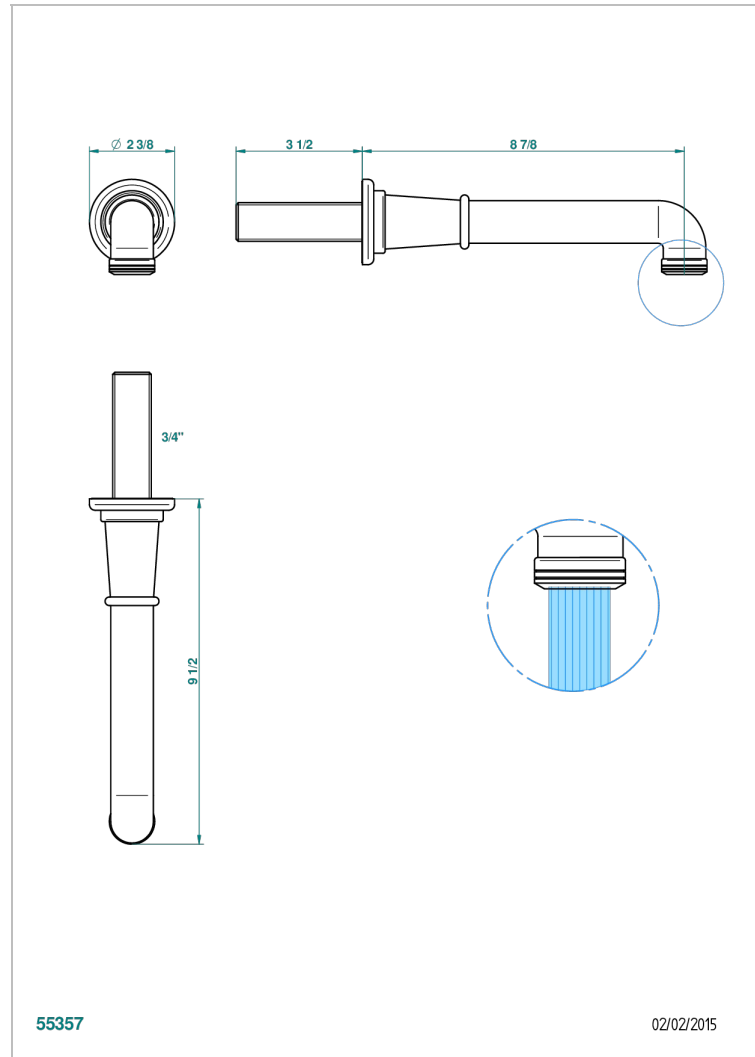

BEAUBOURG CON MANETAS

G7B-42SGB

Wall mounted bath spout, without T junction

THG[®]
PARIS

55357

02/02/2015

CARACTERÍSTICAS

- Beaubourg con manetas
- Wall mounted bath spout, without T junction