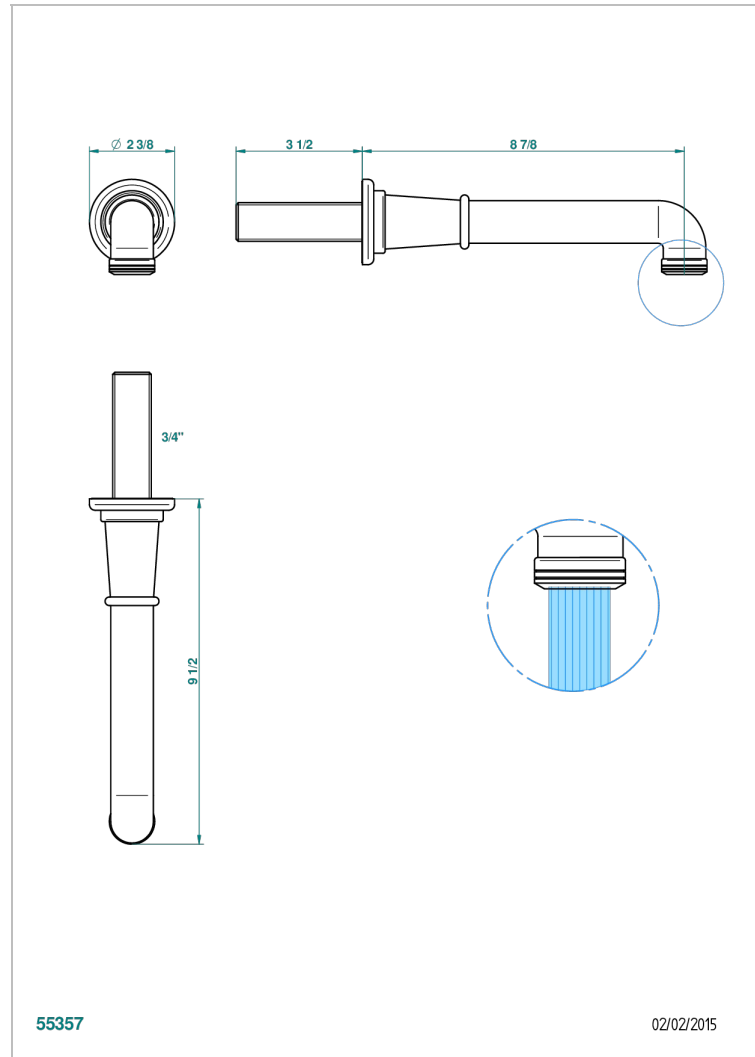

# BEAUBOURG WITH LEVER HANDLES

G7B-42SGB

Bath spout, wall mounted

THG<sup>®</sup>  
PARIS

55357

02/02/2015

## CHARACTERISTIC

- Beaubourg with lever handles
- Bath spout, wall mounted