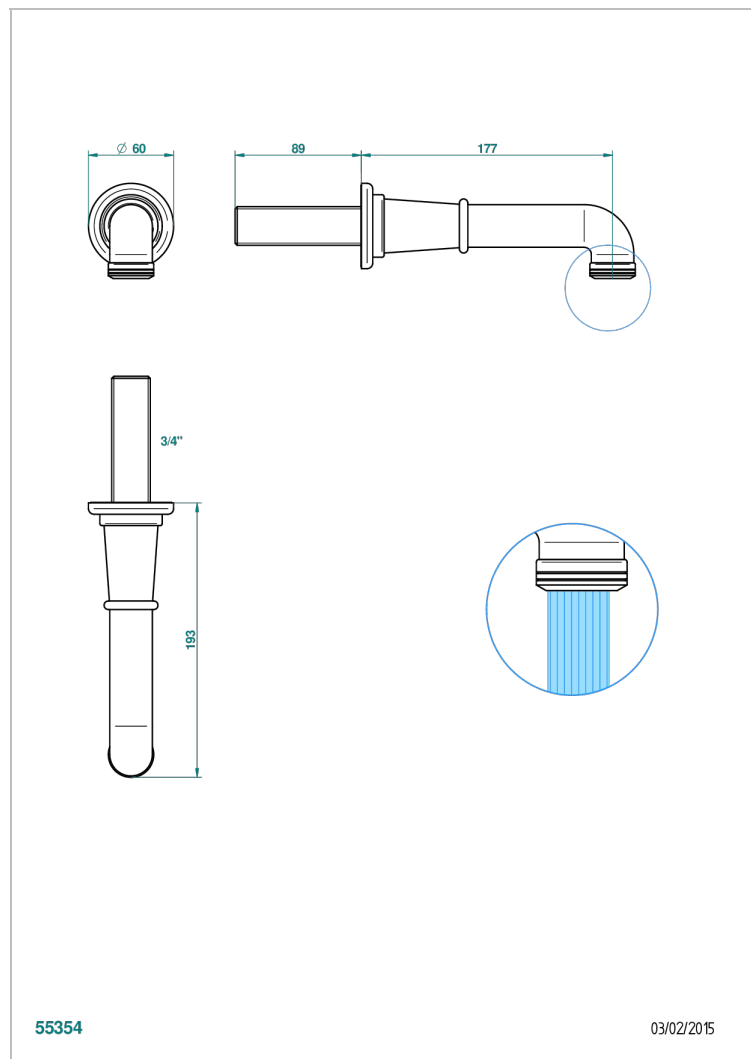

# BEAUBOURG CON MANETAS

G7B-42GB

Wall mounted bath spout, without T junction

THG<sup>®</sup>  
PARIS

55354

03/02/2015

## CARACTERÍSTICAS

- Beaubourg con manetas
- Wall mounted bath spout, without T junction