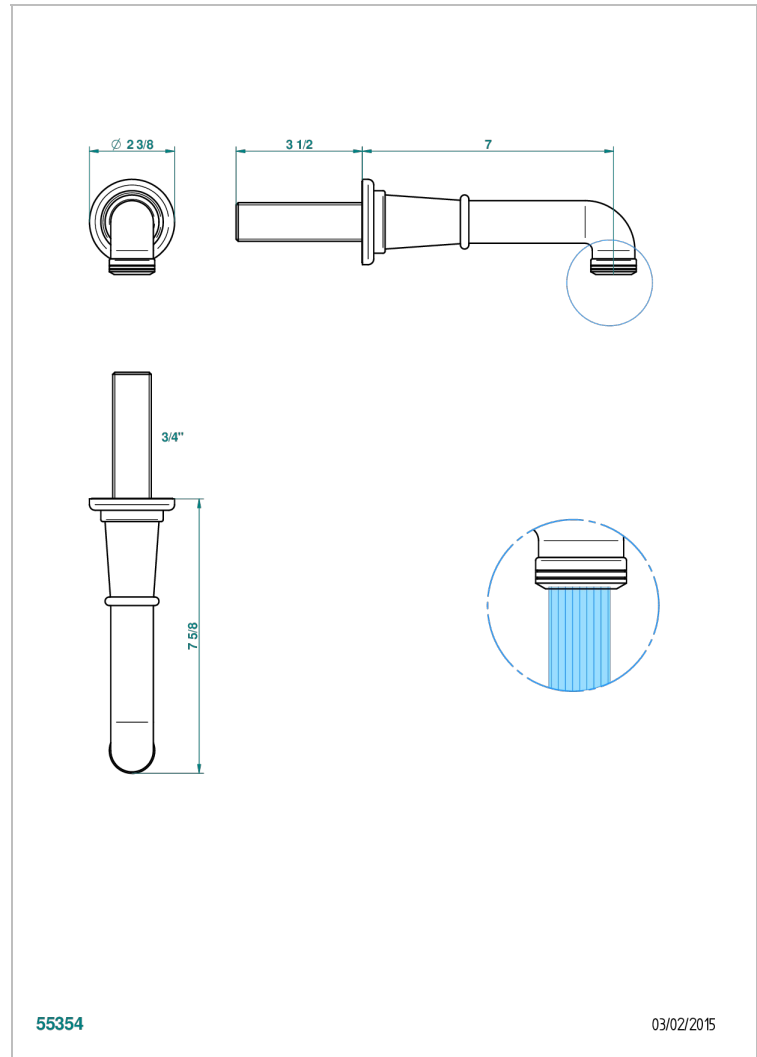

BEAUBOURG CON MANETAS

G7B-42GB

Wall mounted bath spout, without T junction

THG[®]
PARIS

55354

03/02/2015

CARACTERÍSTICAS

- Beaubourg con manetas
- Wall mounted bath spout, without T junction

Níquel viejo - H28
Pvd blush - H62
Pvd blush mate - H60
Pvd color latón - H49
Pvd color latón mate - H50
Pvd color níquel - H55

Pvd color níquel mate - H56
Pvd color oro - H52
Pvd color oro mate - H53
Pvd grafito - H64
Pvd grafito mate - H65
Pvd marrón bronce - F33