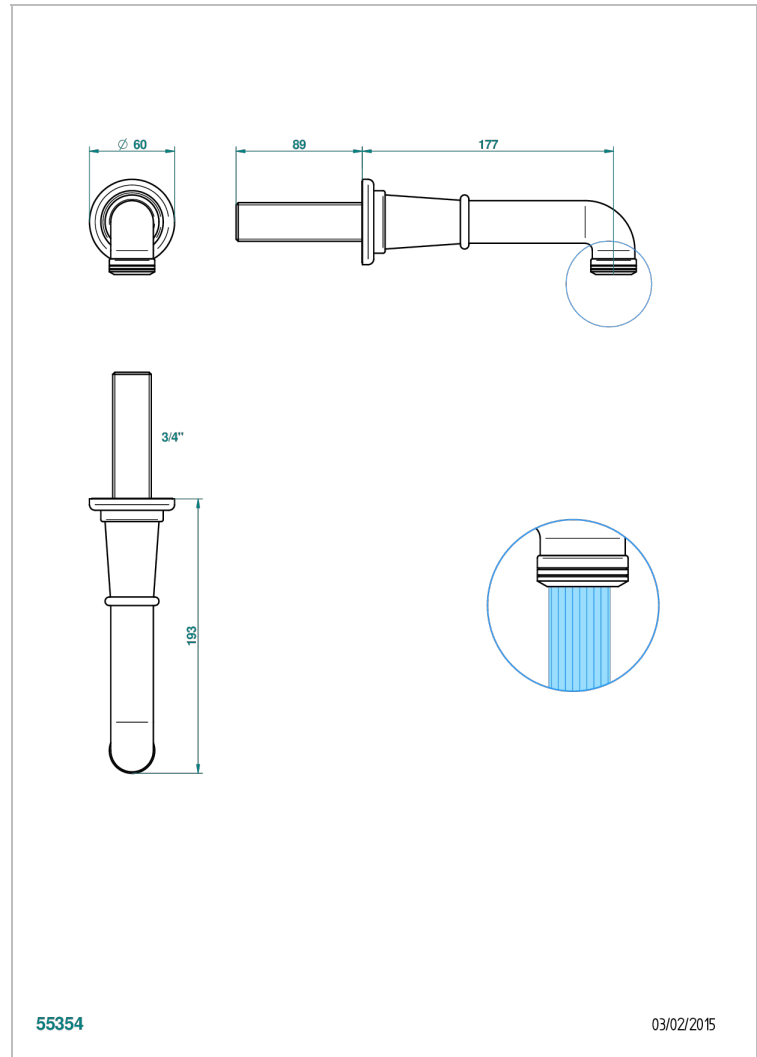

BEAUBOURG WITH LEVER

G7B-42GB

Wall mounted bath spout, without T junction

THG[®]
PARIS

55354

03/02/2015

CHARACTERISTIC

- Beaubourg with lever
- Wall mounted bath spout, without T junction

AVAILABLE FINITIONS

Antique nickel - H28
Black ceram - D30
Blush PVD - H62
Brass color PVD - H49
Brown bronze color PVD - F33
Gold color PVD - H52

Graphite PVD - H64
Lacquered light bronze - D01
Matt Umber PVD - H67
Matt blush PVD - H60
Matt brass color PVD - H50
Matt brown bronze color PVD - F34