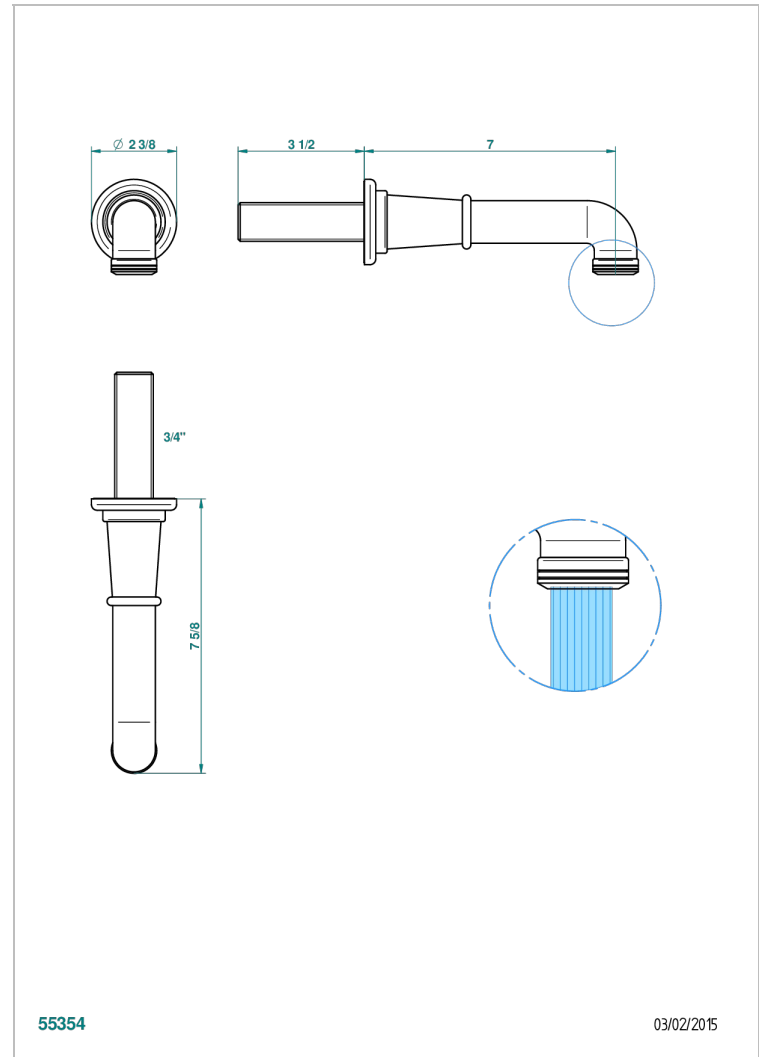

# BEAUBOURG WITH LEVER

G7B-42GB

Wall mounted bath spout, without T junction

THG<sup>®</sup>  
PARIS

55354

03/02/2015

## CHARACTERISTIC

- Beaubourg with lever
- Wall mounted bath spout, without T junction