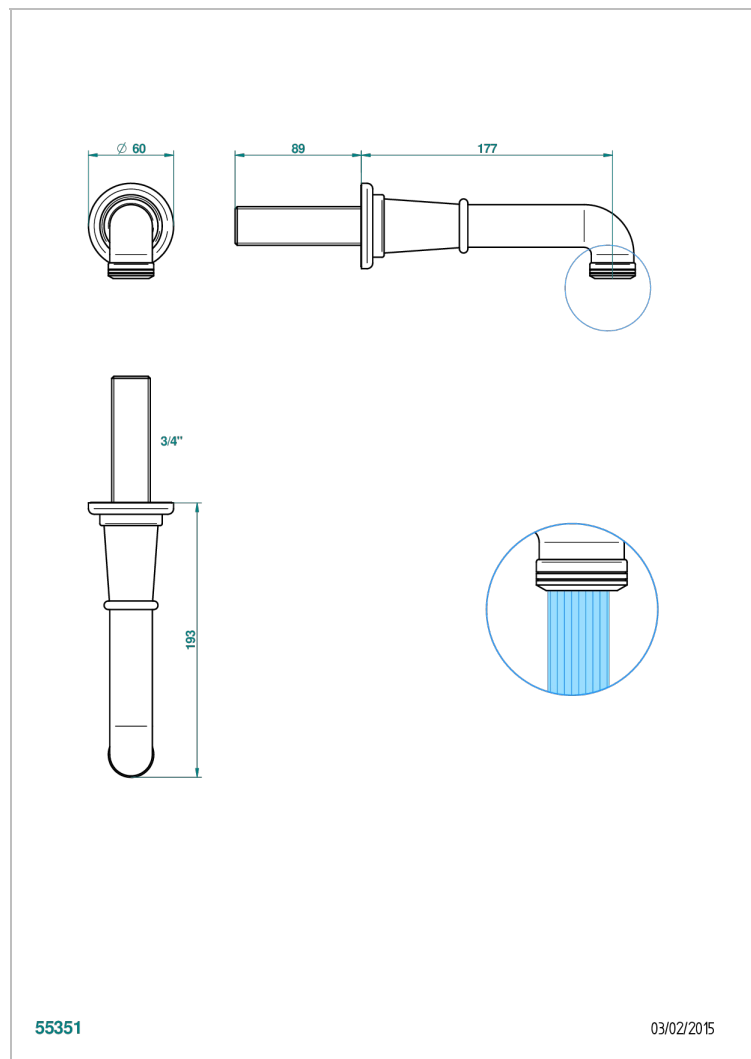

# BEAUBOURG CON MANETAS

G7B-43GB

Basin wall spout 3/4 no T junction

THG<sup>®</sup>  
PARIS

## CARACTERÍSTICAS

- Beaubourg con manetas
- Basin wall spout 3/4 no T junction