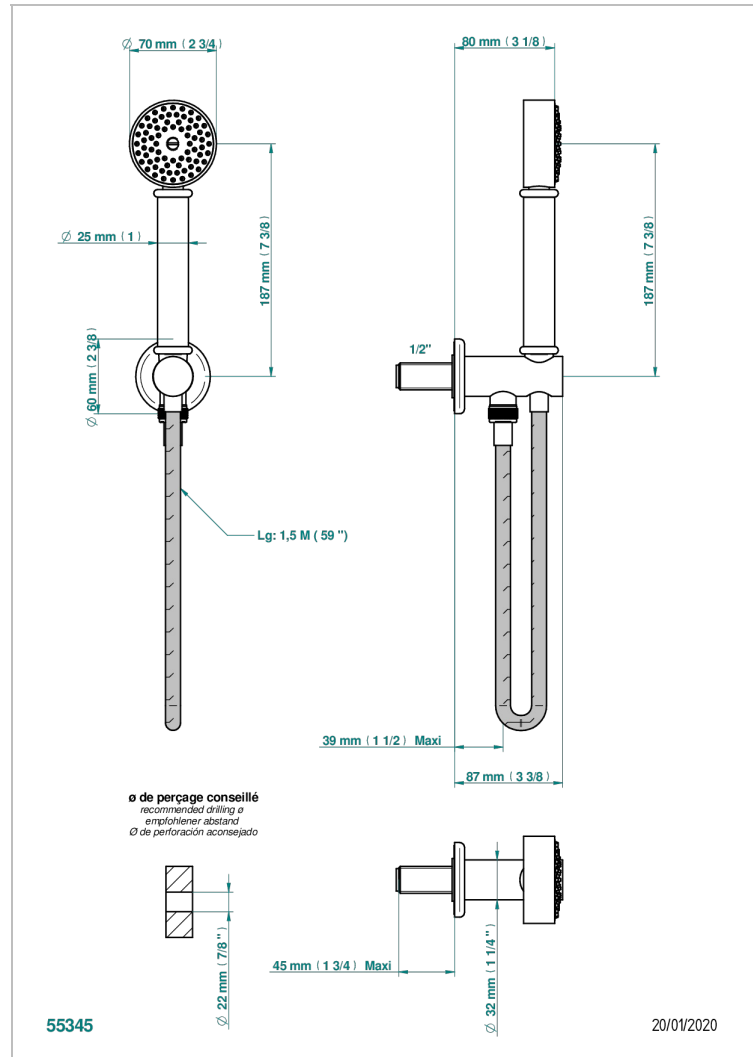

# SAINT-GERMAIN WITH LEVER

G7D-54

Wall mounted stylised handshower, hose and elbow with rest

## CHARACTERISTIC

- Saint-germain with lever
- Wall mounted stylised handshower, hose and elbow with rest

## TECHNICAL SPECS

- Recommandé : 3 bars (max. 5 bars) - Advised : 43,5 psi (max. 72 psi)
- 9,5 l/min à 3 bars (2.5 gpm at 43.5 psi)

## AVAILABLE FINITIONS

Antique nickel - H28  
Black ceram - D30  
Blush PVD - H62  
Brass color PVD - H49  
Brown bronze color PVD - F33  
Gold color PVD - H52

Graphite PVD - H64  
Lacquered light bronze - D01  
Matt Umber PVD - H67  
Matt blush PVD - H60  
Matt brass color PVD - H50  
Matt brown bronze color PVD - F34