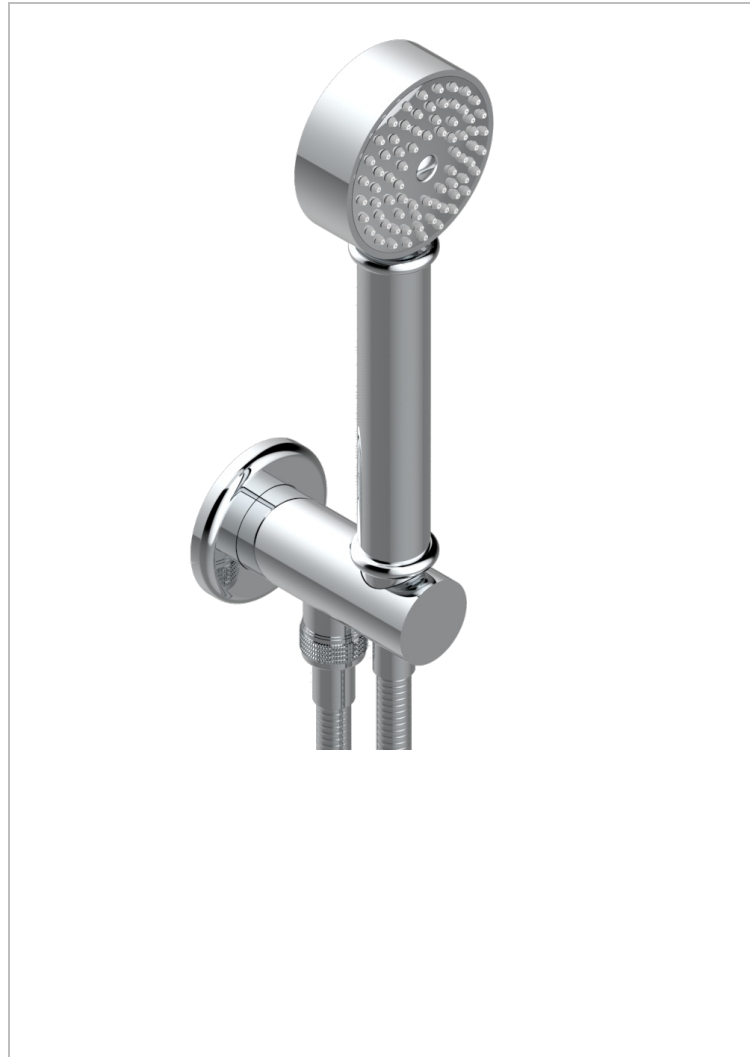

BEAUBOURG WITH LEVER

G7B-54

Wall mounted stylised handshower, hose and elbow with rest

THG[®]
PARIS

CHARACTERISTIC

- Beaubourg with lever
- Wall mounted stylised handshower, hose and elbow with rest

TECHNICAL SPECS

- Recommandé : 3 bars (max. 5 bars) - Advised : 43,5 psi (max. 72 psi)
- 9,5 l/min à 3 bars (2.5 gpm at 43.5 psi)

AVAILABLE FINITIONS

Antique nickel - H28
Black ceram - D30
Blush PVD - H62
Brass color PVD - H49
Brown bronze color PVD - F33
Gold color PVD - H52