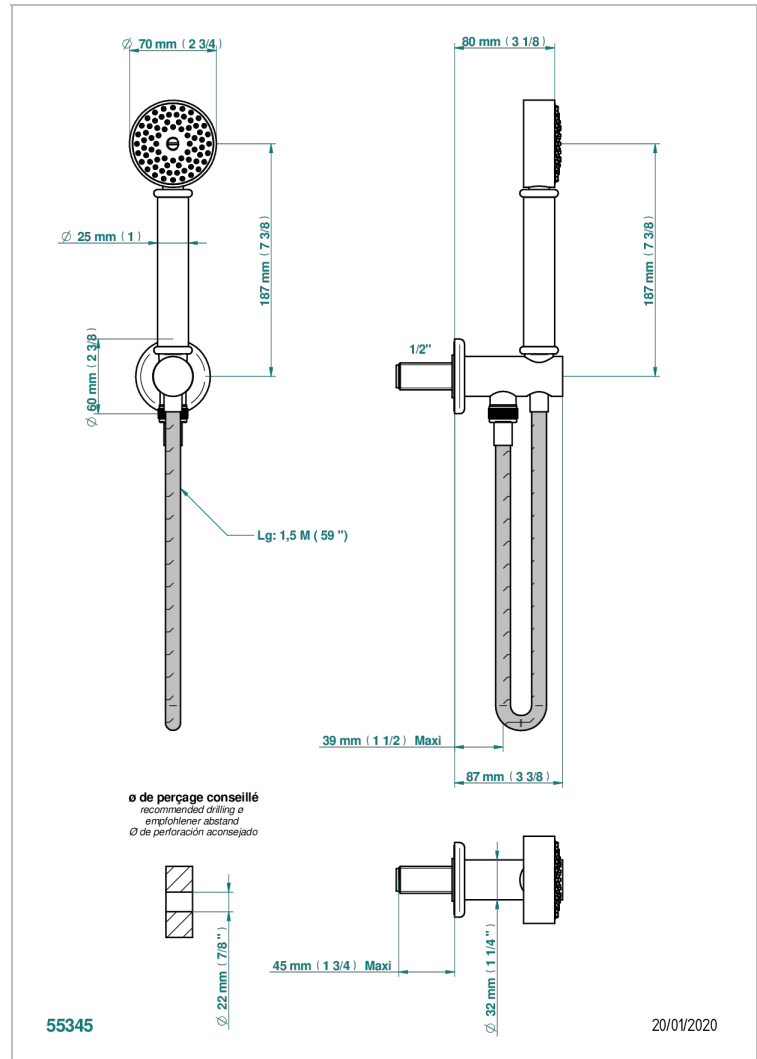

BEAUBOURG WITH LEVER

G7B-54

Wall mounted stylised handshower, hose and elbow with rest

THG[®]
PARIS

CHARACTERISTIC

- Beaubourg with lever
- Wall mounted stylised handshower, hose and elbow with rest

TECHNICAL SPECS

- Recommandé : 3 bars (max. 5 bars) - Advised : 43,5 psi (max. 72 psi)
- 9,5 l/min à 3 bars (2.5 gpm at 43.5 psi)

AVAILABLE FINITIONS

Antique nickel - H28
Black ceram - D30
Blush PVD - H62
Brass color PVD - H49
Brown bronze color PVD - F33
Gold color PVD - H52

Natural smoked Brass - A13
Nickel color PVD - H55
Polished chrome (color finish) - A02
Polished chrome / Polished gold (color finish) - G02
Polished gold (color finish) - F01
Polished nickel - B01

Soft gold - F30
Soft matt gold - F31
Umber PVD - H66