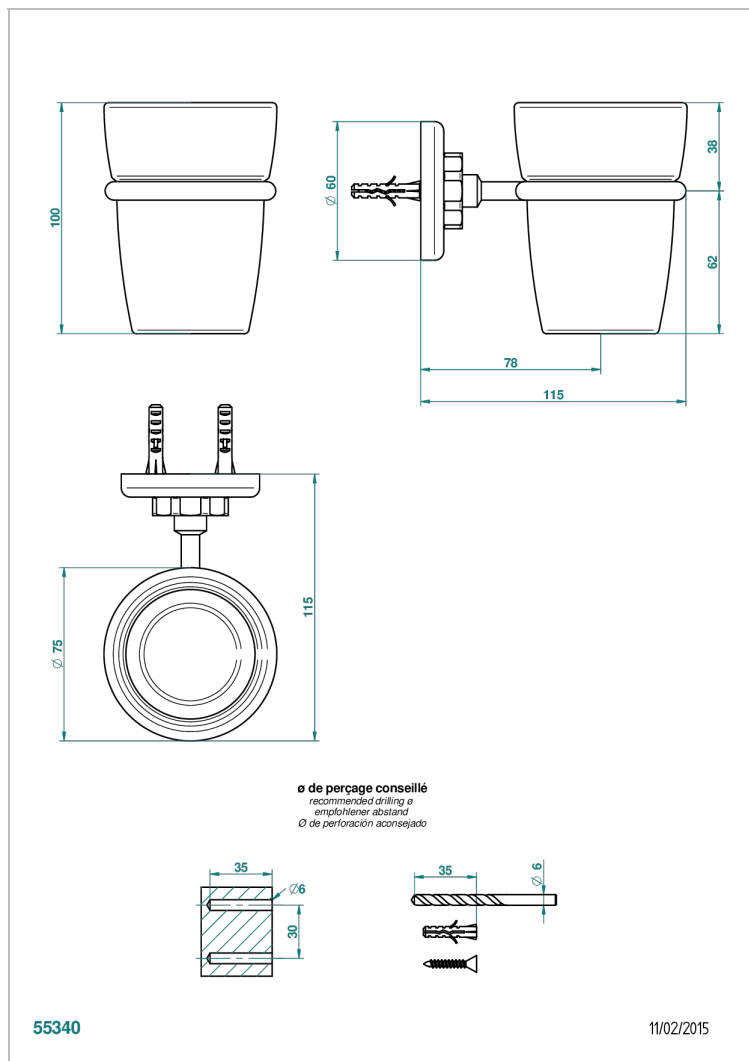

# CLUB SAINT-GERMAIN WITH LEVER HANDLES

G7J-536

Tumbler holder, wall mounted

## CHARACTERISTIC

- Club Saint-Germain with lever handles
- Tumbler holder, wall mounted