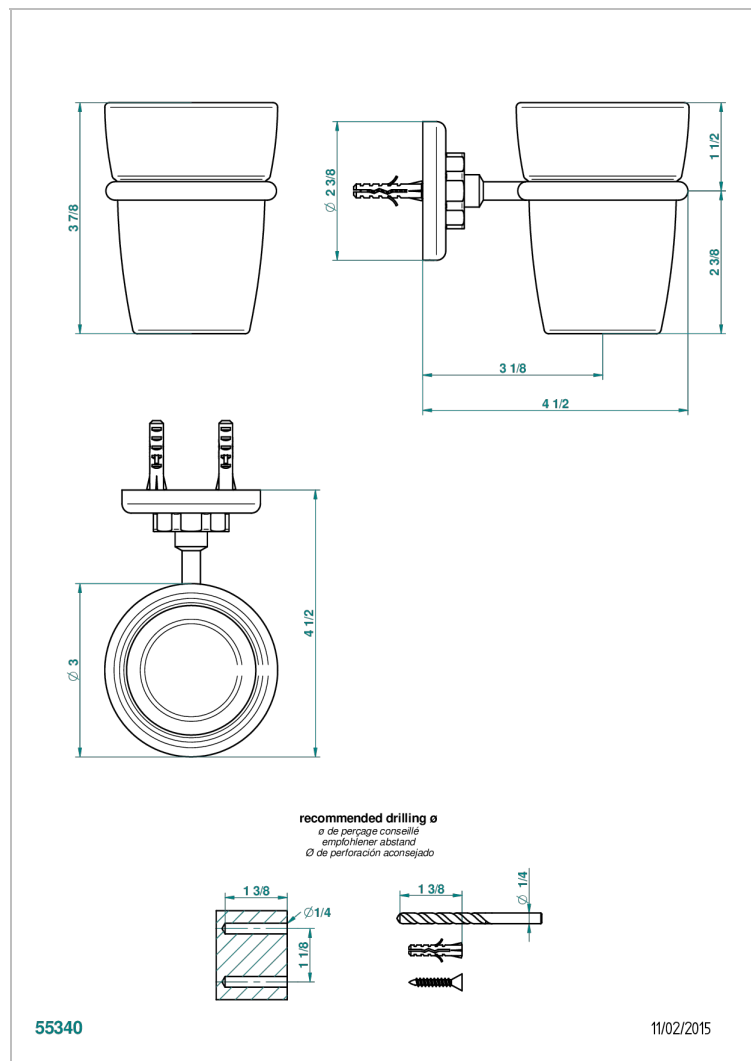

# CLUB SAINT-GERMAIN WITH LEVER HANDLES

G7J-536

Tumbler holder, wall mounted

## CHARACTERISTIC

- Club Saint-Germain with lever handles
- Tumbler holder, wall mounted