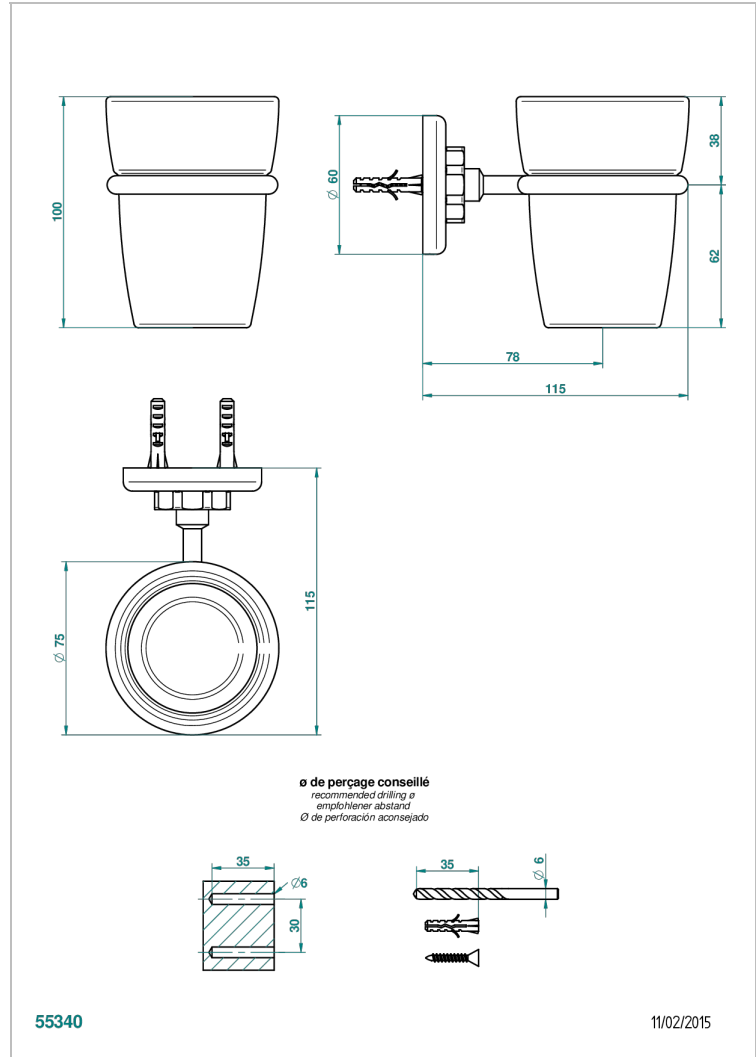

CLUB SAINT-GERMAIN WITH LEVER

G7J-536

Wall mounted glass tumbler and holder

CHARACTERISTIC

- Club Saint-Germain with lever
- Wall mounted glass tumbler and holder

AVAILABLE FINITIONS

Antique nickel - H28
 Black ceram - D30
 Blush PVD - H62
 Brass color PVD - H49
 Brown bronze color PVD - F33
 Gold color PVD - H52