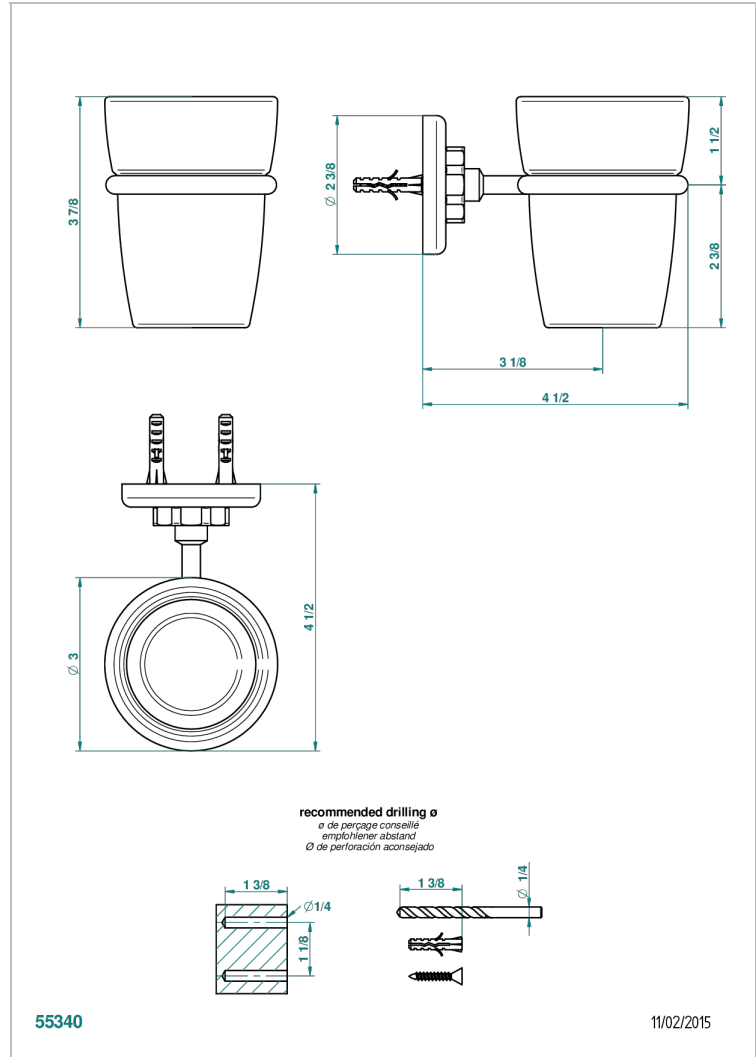

CLUB SAINT-GERMAIN WITH LEVER

G7J-536

Wall mounted glass tumbler and holder

CHARACTERISTIC

- Club Saint-Germain with lever
- Wall mounted glass tumbler and holder

AVAILABLE FINITIONS

Antique nickel - H28
Black ceram - D30
Blush PVD - H62
Brass color PVD - H49
Brown bronze color PVD - F33
Gold color PVD - H52