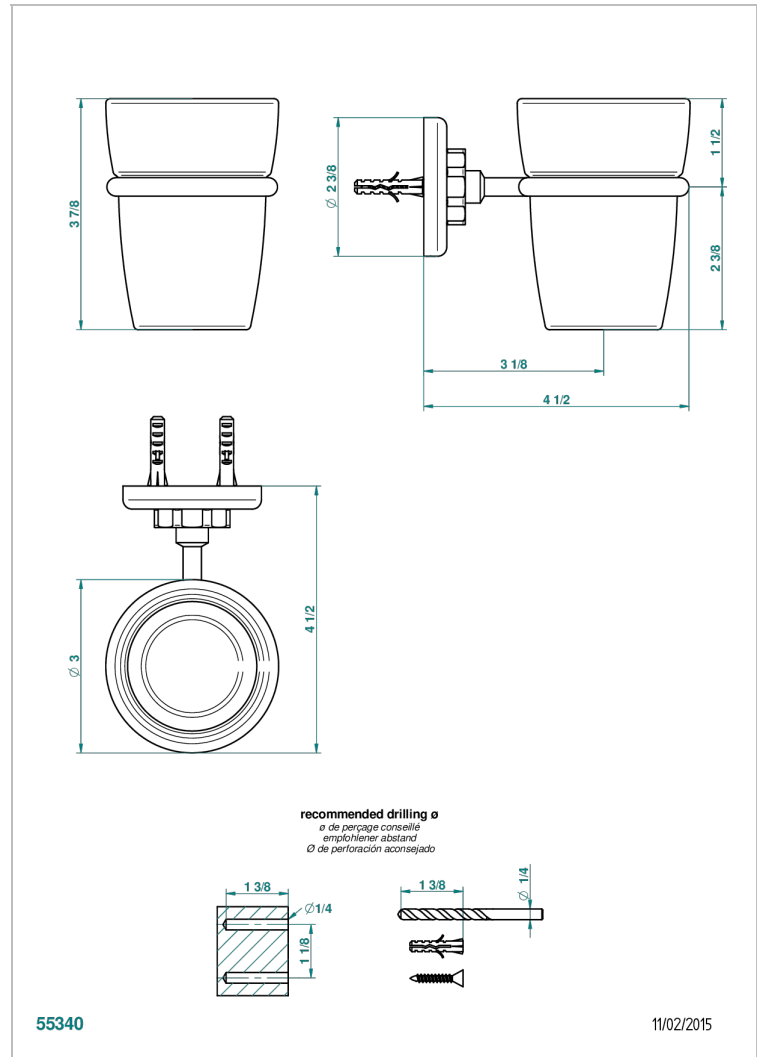

CLUB SAINT-GERMAIN

G7H-536

Tumbler holder, wall mounted

THG[®]
PARIS

CHARACTERISTIC

- Club Saint-Germain
- Tumbler holder, wall mounted

AVAILABLE FINITIONS

Black ceram - D30
Blush PVD - H62
Brass color PVD - H49
Brown bronze color PVD - F33
Chrome polished - A02
Chrome polished / gold polished - G02