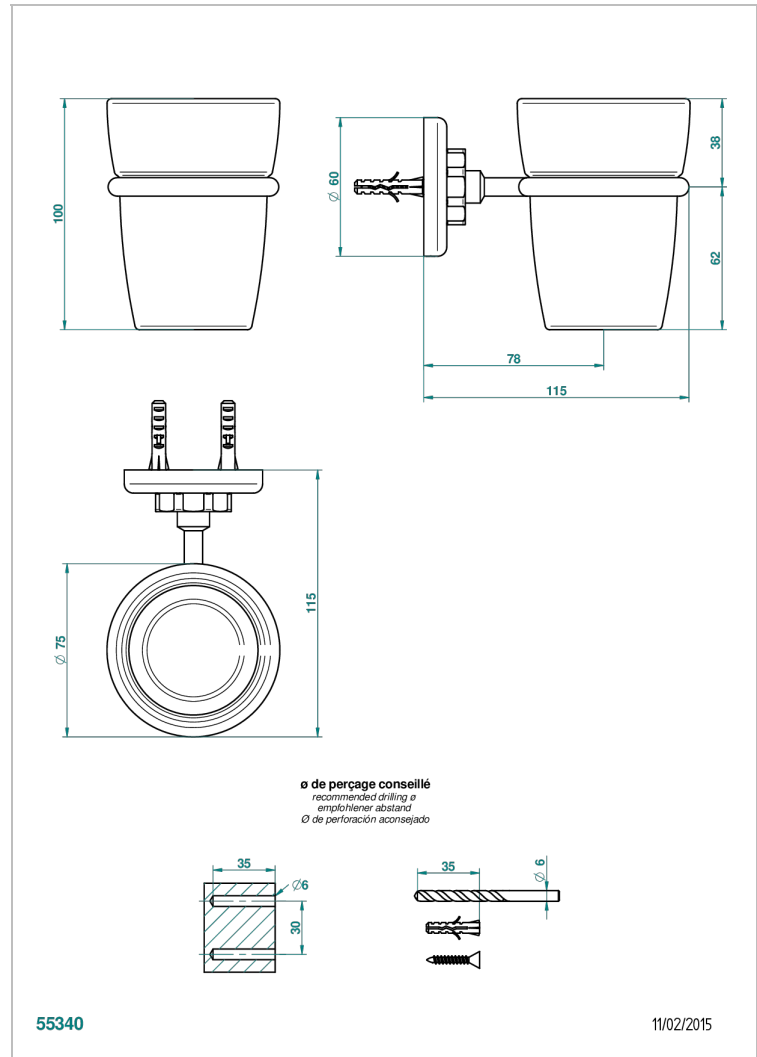

SAINT-GERMAIN WITH LEVER

G7D-536

Wall mounted glass tumbler and holder

THG[®]
PARIS

CHARACTERISTIC

- Saint-germain with lever
- Wall mounted glass tumbler and holder

AVAILABLE FINITIONS

Antique nickel - H28
 Black ceram - D30
 Blush PVD - H62
 Brass color PVD - H49
 Brown bronze color PVD - F33
 Gold color PVD - H52