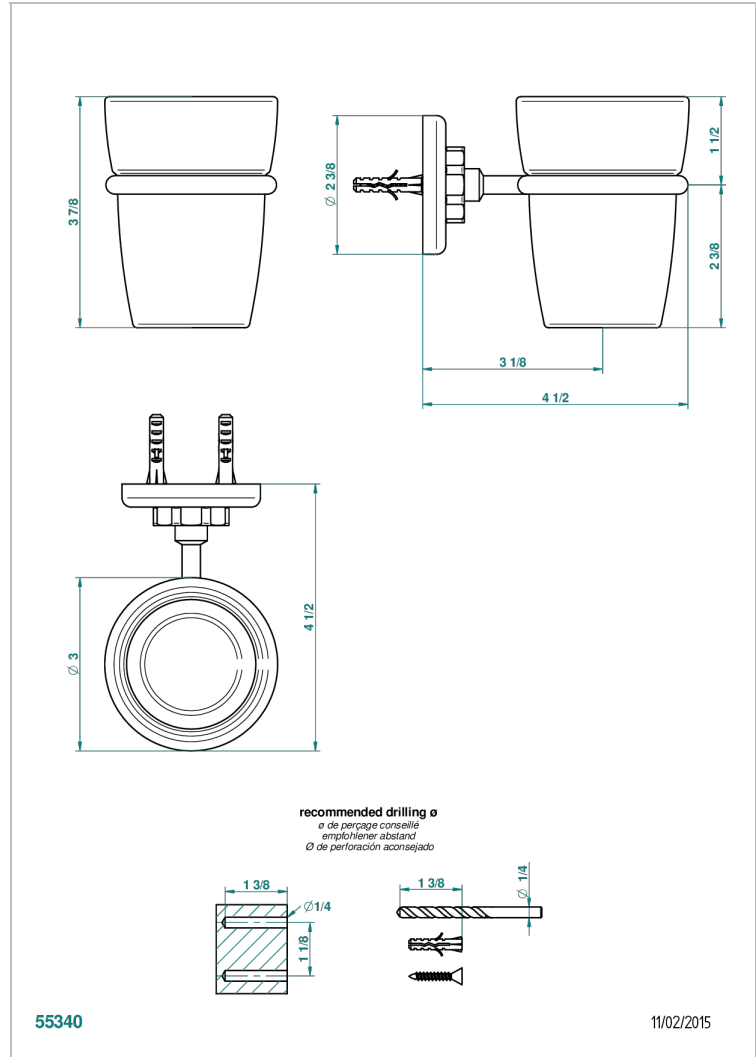

SAINT-GERMAIN WITH LEVER

G7D-536

Wall mounted glass tumbler and holder

CHARACTERISTIC

- Saint-germain with lever
- Wall mounted glass tumbler and holder

AVAILABLE FINITIONS

Antique nickel - H28
 Black ceram - D30
 Blush PVD - H62
 Brass color PVD - H49
 Brown bronze color PVD - F33
 Gold color PVD - H52