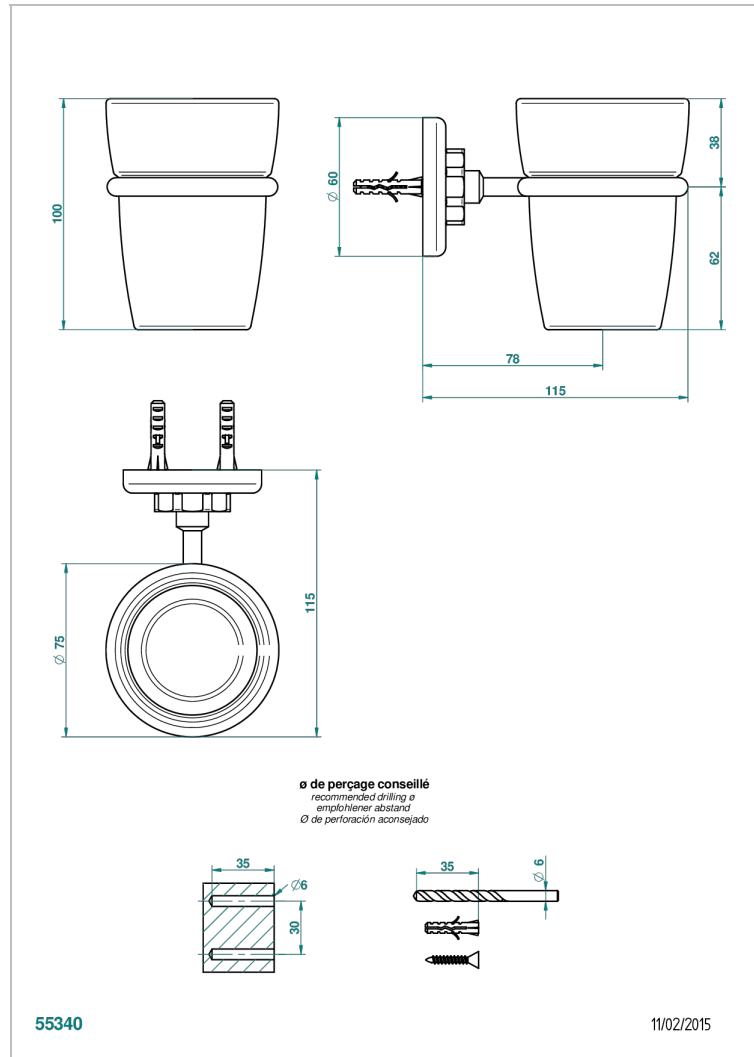

# SAINT-GERMAIN WITH LEVER

G7D-536

Wall mounted glass tumbler and holder

## CHARACTERISTIC

- Saint-germain with lever
- Wall mounted glass tumbler and holder