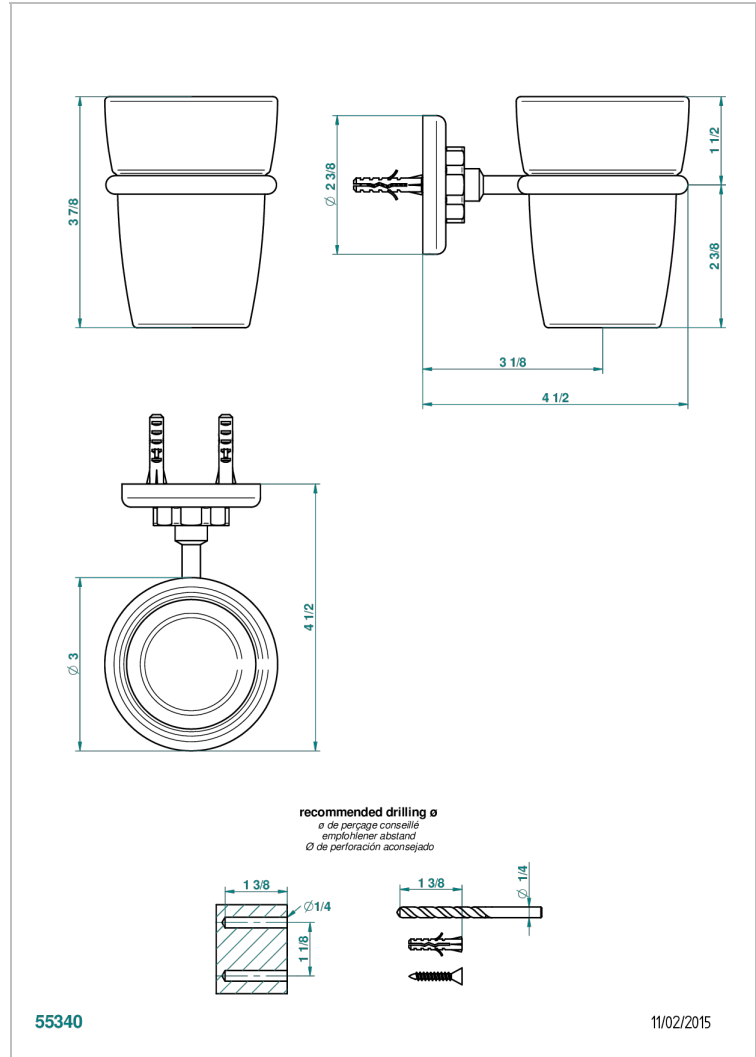

# SAINT-GERMAIN WITH LEVER

G7D-536

Wall mounted glass tumbler and holder

## CHARACTERISTIC

- Saint-germain with lever
- Wall mounted glass tumbler and holder