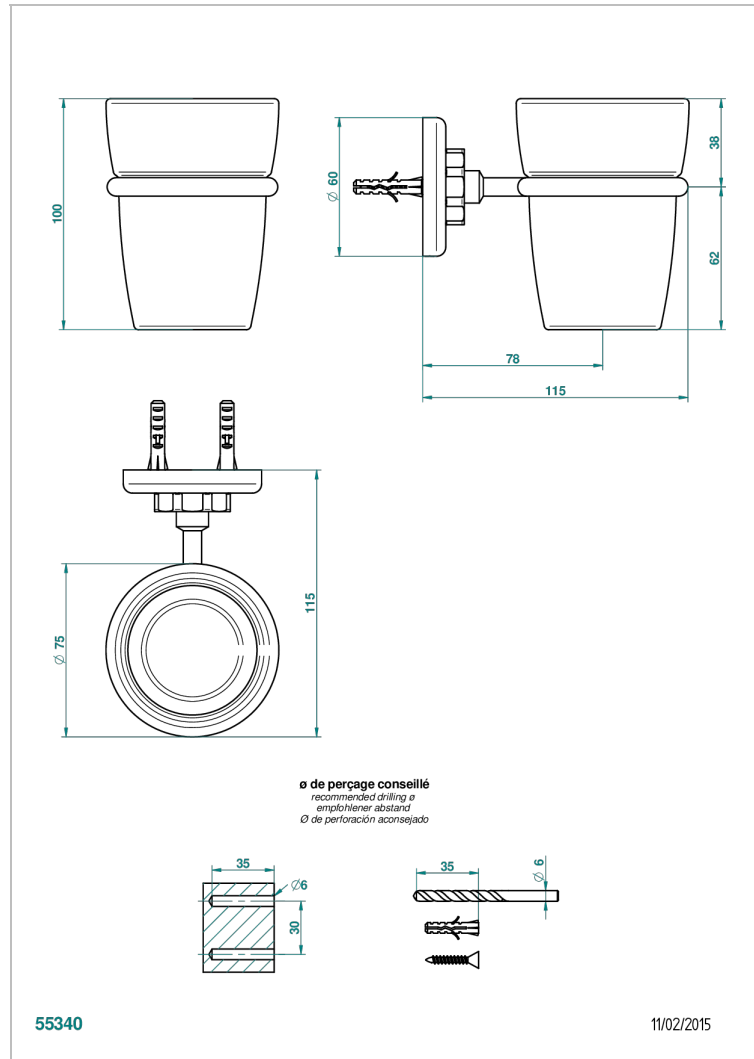

SAINT-GERMAIN WITH LEVER

G7D-536

Wall mounted glass tumbler and holder

CHARACTERISTIC

- Saint-germain with lever
- Wall mounted glass tumbler and holder

AVAILABLE FINITIONS

Antique nickel - H28
 Black ceram - D30
 Blush PVD - H62
 Brass color PVD - H49
 Brown bronze color PVD - F33
 Gold color PVD - H52